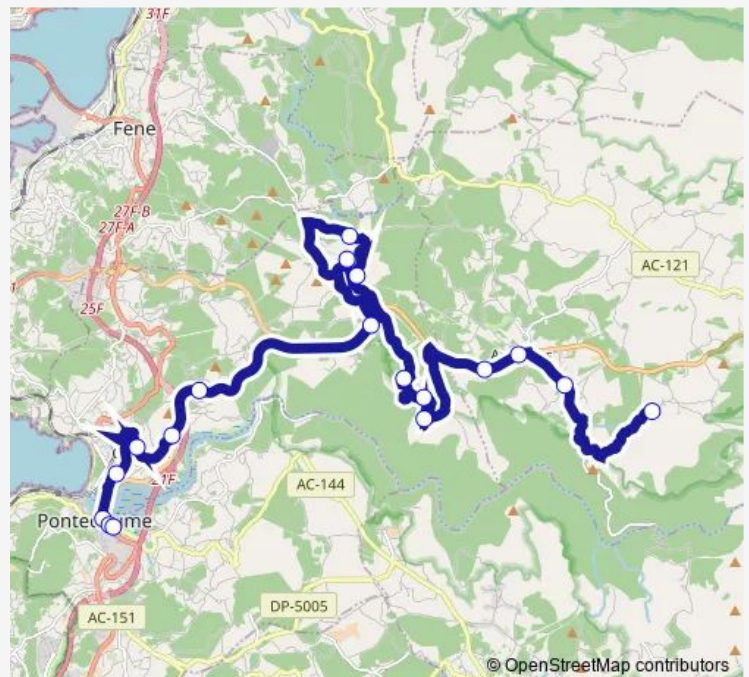

### Route schedule

A Veiga — IES Breamo

Monday 07:30

Tuesday 07:30-15:00

Wednesday 07:30

Thursday 07:30

Friday 07:30

Saturday —

### Route info

Direction: A Veiga

Stops: 18

Trip Duration: 0 hour 50 min

XG709001 — IES Breamo - A Veiga