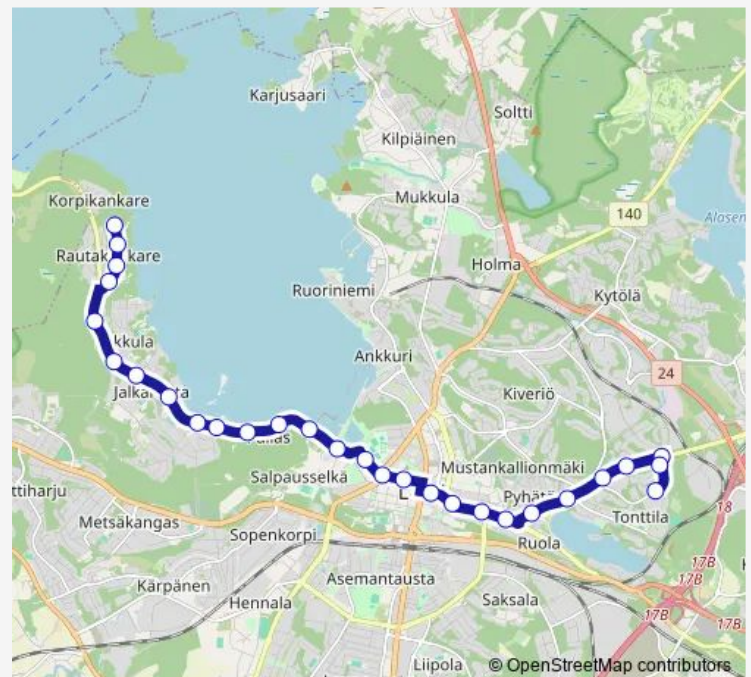

Saturday 07:00-21:30

Sunday 08:45-21:45

Route info

Direction: Rautakankare

Stops: 28

Trip Duration: 0 hour 30 min

8R — Rautakankare - Kauppatori - Tonttila

Möysä

Thursday 05:30-21:15

Friday 05:30-21:15

Saturday 06:30-21:30

Sunday 08:15-21:15

Route info

Direction: Riihitarhankatu

Stops: 28

Trip Duration: 0 hour 30 min