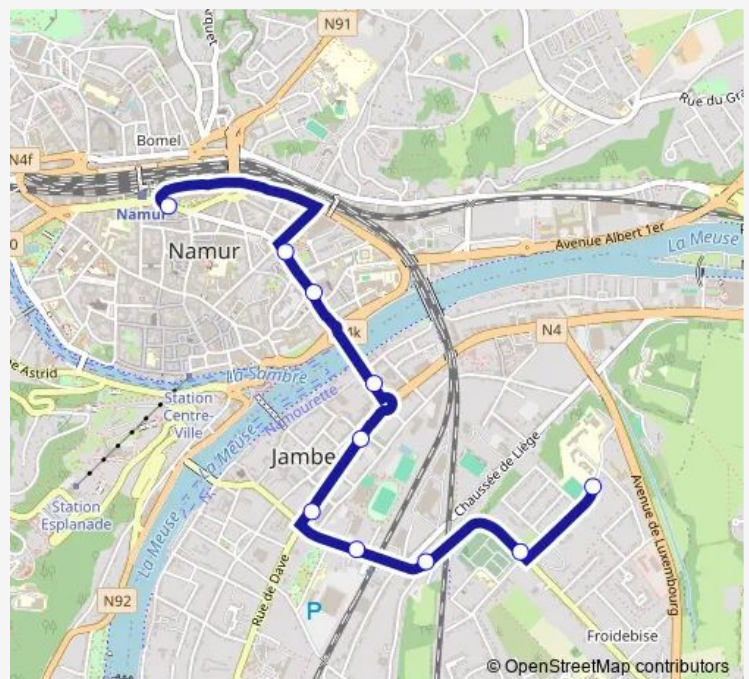

Route schedule

Jambes Institut Ste-Marie — Namur Pl. de la Station - Quai F

Monday

—

Tuesday

—

Wednesday

13:00

Route info

Direction: Jambes Institut Ste-Marie

Stops: 10

Trip Duration: 0 hour 13 min

■ 8R — Namur (Gare) - Jambes (Renforcement)

Direction

Namur Pl. de la Station - Quai D — Jambes Institut Ste-Marie

7 stops

Sunday —

Route info

Direction: Namur Pl. de la Station - Quai D

Stops: 7

Trip Duration: 0 hour 9 min

Direction

Jambes Institut Ste-Marie — Namur Pl. de la Station - Quai E

10 stops

Thursday 08:12

Friday 08:12

Saturday —

Sunday —

Route info

Direction: Namur Pl. de la Station - Quai E

Stops: 7

Trip Duration: 0 hour 9 min