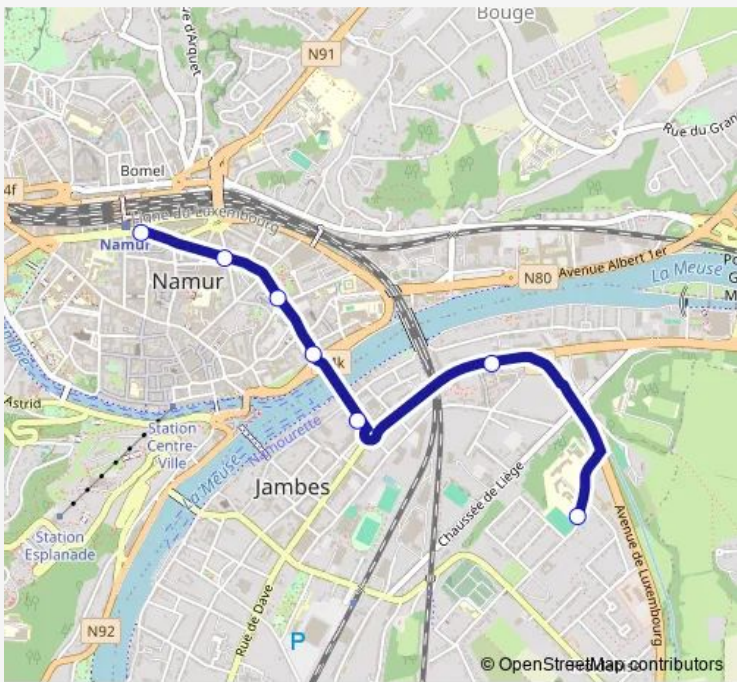

Route schedule

Jambes Institut Ste-Marie — Namur Pl. de la Station - Quai F

Monday	—
Tuesday	—
Wednesday	13:00
Thursday	—
Friday	—
Saturday	—
Sunday	—

Route info

Direction: Jambes Institut Ste-Marie

Stops: 10

Trip Duration: 0 hour 13 min

■ 8r — Namur (Gare) - Jambes (Renforcement) **BusMaps**

Direction

Namur Pl. de la Station - Quai D — Jambes Institut Ste-Marie

7 stops

[Open route schedule](#)

Namur Pl. de la Station - Quai D

Saturday —

Sunday —

Route info

Direction: Jambes Institut Ste-Marie

Stops: 10

Trip Duration: 0 hour 13 min

Direction

Namur Pl. de la Station - Quai E — Jambes Institut Ste-Marie

Saturday —

Sunday —

Route info

Direction: Namur Pl. de la Station - Quai E

Stops: 7

Trip Duration: 0 hour 9 min

8r Bus time schedules and route maps are available in an offline PDF at busmaps.com. Use the busmaps.com website to see live bus times, train schedule or subway schedule, and step-by-step directions for all public transit in Namur