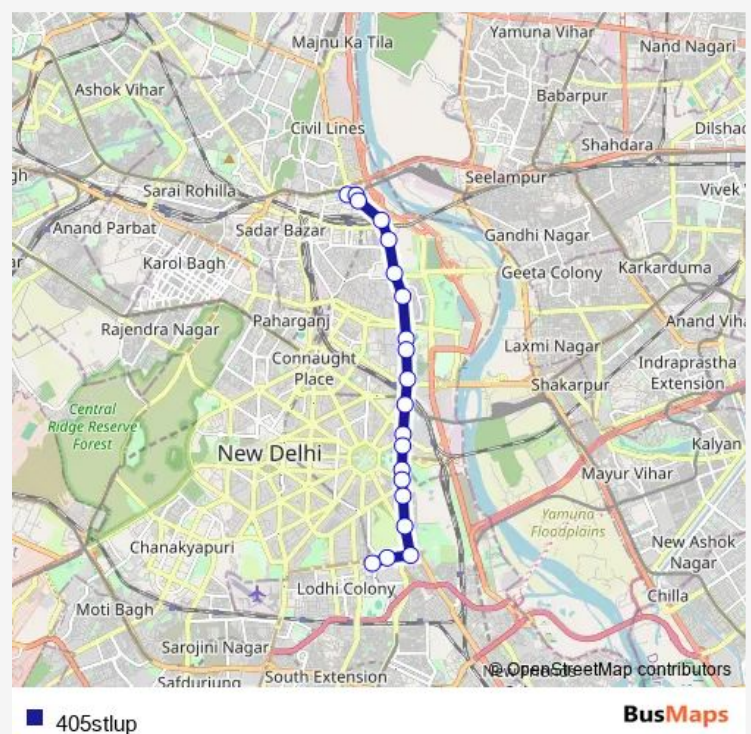

Ishpat Bhawan

Sunehari Pulla Depot / Jawahar Lal Nehru Stadium Terminal

Route schedule

Isbt Kashmere Gate Terminal — Sunehari Pulla Depot / Jawahar Lal Nehru Stadium Terminal

Monday 04:30-08:00

Tuesday 04:30-08:00

Wednesday 04:30-08:00

Thursday 04:30-08:00

Friday 04:30-08:00

Saturday 04:30-08:00

Sunday 04:30-08:00

Route info

Direction: Isbt Kashmere Gate Terminal

Stops: 20

Trip Duration: 0 hour 38 min

405stlup

BusMaps

405stlup Bus time schedules and route maps are available in an offline PDF at busmaps.com. Use the busmaps.com website to see live bus times, train schedule or subway schedule, and step-by-step directions for all public transit in New Delhi