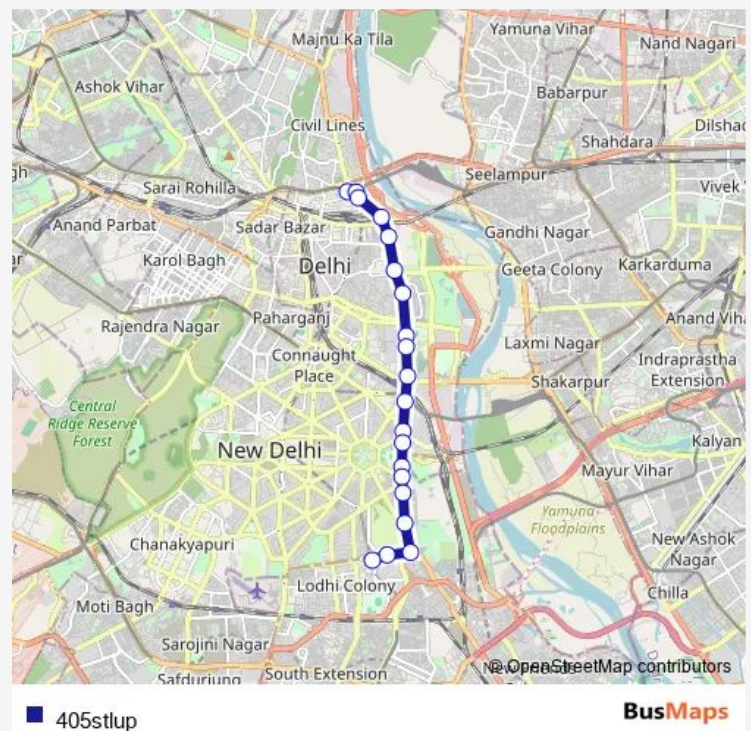

Ishpat Bhawan

Sunehari Pulla Depot / Jawahar Lal Nehru Stadium Terminal

Route schedule

Isbt Kashmere Gate Terminal — Sunehari Pulla Depot / Jawahar Lal Nehru Stadium Terminal

Monday 04:30-08:00

Tuesday 04:30-08:00

Wednesday 04:30-08:00

Thursday 04:30-08:00

Friday 04:30-08:00

Saturday 04:30-08:00

Sunday 04:30-08:00

Route info

Direction: Isbt Kashmere Gate Terminal

Stops: 20

Trip Duration: 0 hour 38 min

405stlup

BusMaps

405stlup Bus time schedules and route maps are available in an offline PDF at busmaps.com. Use the busmaps.com website to see live bus times, train schedule or subway schedule, and step-by-step directions for all public transit in New Delhi