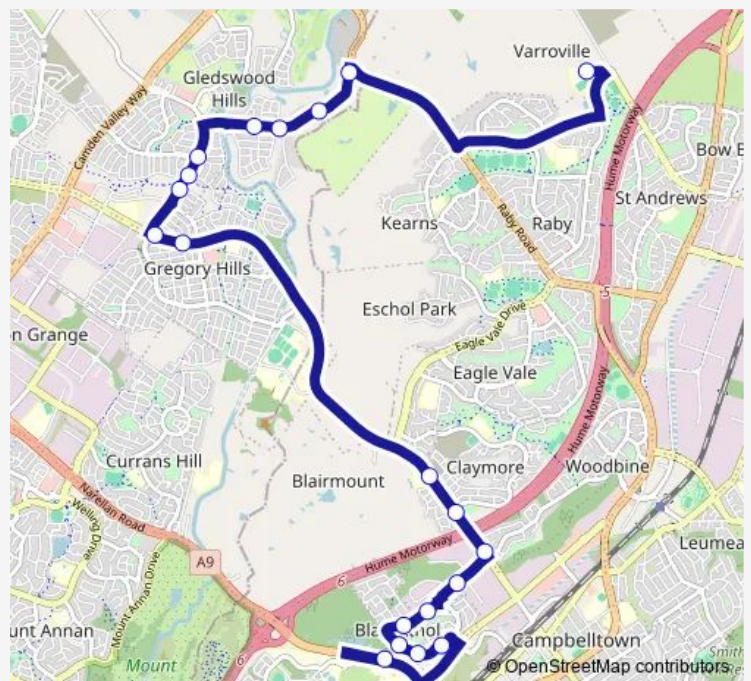

School Bus 5529 St Helen Park PS to Woodland Rd

[Go to website](#)

Direction

Mount Carmel High School, School Grounds — Narellan Rd Opp Campbelltown Tafe

20 stops

[Open route schedule](#)

- Mount Carmel High School, School Grounds
- Gledswood Hills Dr After Raby Rd
- Gledswood Hills Dr Opp Serenity Cct
- Gledswood Hills Dr Before Glendiver St
- Gledswood Hill Dr Before Baxter Way
- Chisholm Park, The Hermitage Way
- The Hermitage Way Opp Sandhurst Dr
- The Hermitage Way At Yaldara St
- Gregory Hills Dr At Whitfield St
- Gregory Hills Dr Before Village Cct
- Badgally Rd Opp Blairmount Public School
- Badgally Rd Opp Thomas Burke Reserve
- Badgally Rd Before North Steyne Rd
- The Church Of Jesus Christ Of Latter Day Saints, Johnson Rd
- The Kraal Dr After Mary Brown Pl
- The Kraal Dr At St Paul Pl
- Blair Athol Community Hall, The Kraal Dr
- The Kraal Dr After Mossberry St
- The Kraal Dr After Blair Athol Dr
- Narellan Rd Opp Campbelltown Tafe

Route schedule

Mount Carmel High School, School Grounds — Narellan Rd Opp Campbelltown Tafe

Monday	15:36
Tuesday	15:36
Wednesday	15:36
Thursday	15:36
Friday	—
Saturday	—
Sunday	—

Route info

Direction: Mount Carmel High School, School Grounds

Stops: 20

Trip Duration: 0 hour 38 min

5529 — St Helen Park PS to Woodland Rd

5529 School Bus time schedules and route maps are available in an offline PDF at busmaps.com. Use the busmaps.com website to see live bus times, train schedule or subway schedule, and step-by-step directions for all public transit in Liverpool

The schedule is provided in the local timezone. Times with "(+1)" indicate departures on the next day.

PDF file created on 2025-01-16

2024 BusMaps.com - All Rights Reserved