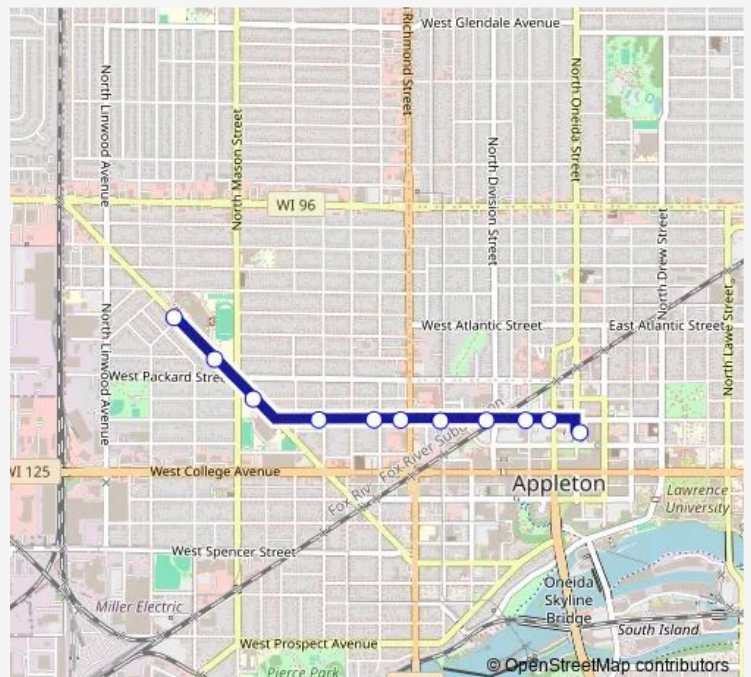

Bus 80 PM Appleton West & Wilson Middle

[Go to website](#)

Direction

N Badger & Schneider — Transit Center

11 stops

[Open route schedule](#)

N Badger & Schneider

527 N Badger

Transit Center

Route schedule

N Badger & Schneider — Transit Center

Monday 15:37

Tuesday 15:37

Wednesday 15:37

Thursday 15:37

Friday 15:37

Saturday —

Sunday —

Route info

Direction: N Badger & Schneider

Stops: 11

Trip Duration: 0 hour 9 min

80 PM — Appleton West & Wilson Middle

80 PM Bus time schedules and route maps are available in an offline PDF at busmaps.com. Use the busmaps.com website to see live bus times, train schedule or subway schedule, and step-by-step directions for all public transit in Appleton