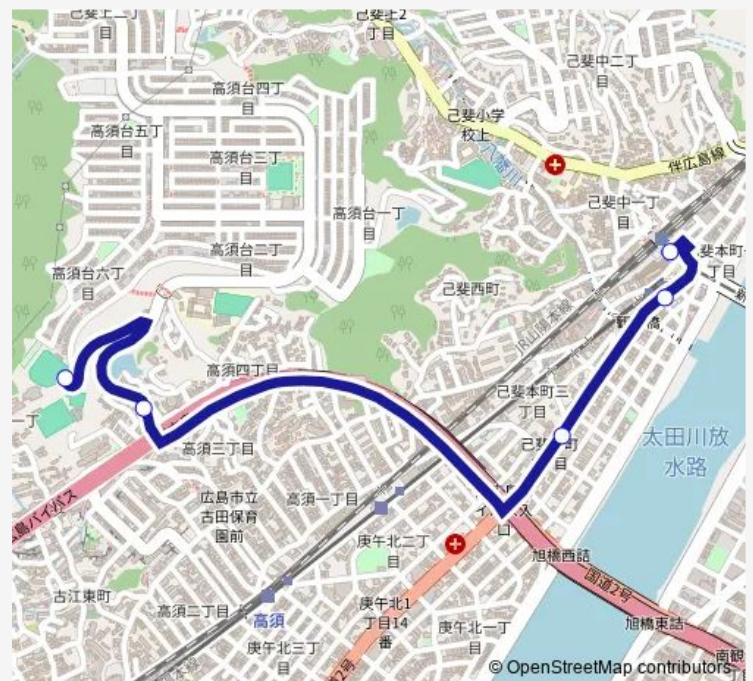

### Direction

西広島駅 — 学院東門前

5 stops

[Open route schedule](#)

西広島駅

己斐

己斐本町 2 丁目

古江

学院東門前

### Route schedule

西広島駅 — 学院東門前

Monday 07:11-08:10

Tuesday 07:11-08:10

Wednesday 07:11-08:10

Thursday 07:11-08:10

Friday 07:11-08:10

Saturday 07:11-08:12

### Route info

Direction: 西広島駅

Stops: 5

Trip Duration: 0 hour 11 min

■ 14-2 共立ハイツ線

BusMaps

14-2 共立ハイツ線 Bus time schedules and route maps are available in an offline PDF at [busmaps.com](https://busmaps.com). Use the [busmaps.com](https://busmaps.com) website to see live bus times, train schedule or subway schedule, and step-by-step directions for all public transit in Hiroshima