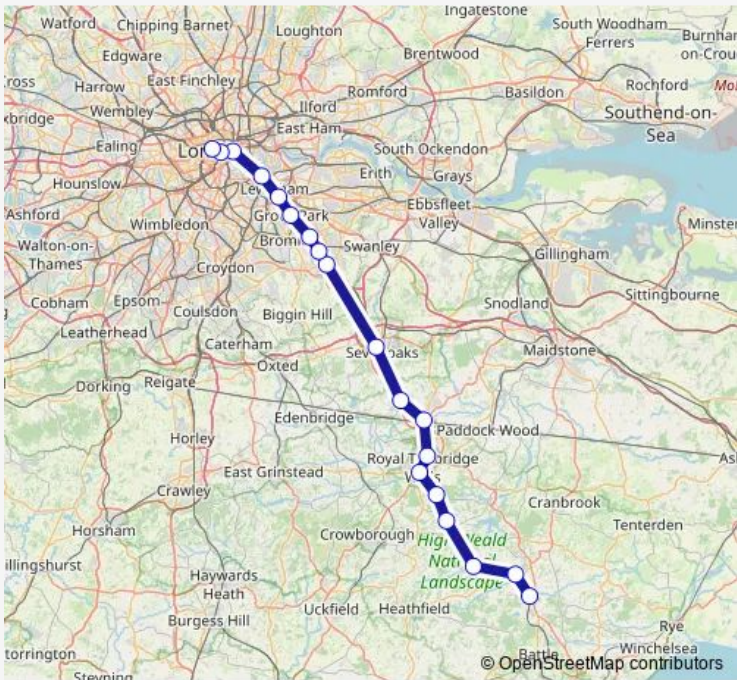

Rail Se:Rbr->Chx SE train service from RBR to Chx

[Go to website](#)

**Direction**  
 Robertsbridge — London Charing Cross  
 19 stops  
[Open route schedule](#)

- Robertsbridge
- Etchingham
- Stonegate
- Wadhurst
- Frant
- Tunbridge Wells
- High Brooms
- Tonbridge
- Hildenborough
- Sevenoaks
- Orpington
- Petts Wood
- Chislehurst
- Grove Park
- Hither Green
- New Cross
- London Bridge
- London Waterloo East
- London Charing Cross

**Route schedule**  
 Robertsbridge — London Charing Cross

Monday	—
Tuesday	—
Wednesday	—
Thursday	—
Friday	—
Saturday	06:12-22:14
Sunday	07:14-22:14

**Route info**  
 Direction: Robertsbridge  
 Stops: 19  
 Trip Duration: 1 hour 20 min

■ Se:Rbr->Chx — SE train service from RBR to Chx **BusMaps**

Se:Rbr->Chx Rail time schedules and route maps are available in an offline PDF at [busmaps.com](https://busmaps.com). Use the [busmaps.com](https://busmaps.com) website to see live bus times, train schedule or subway schedule, and step-by-step directions for all public transit in London

The schedule is provided in the local timezone. Times with "(+1)" indicate departures on the next day.

PDF file created on 2025-01-31

2024 BusMaps.com - All Rights Reserved