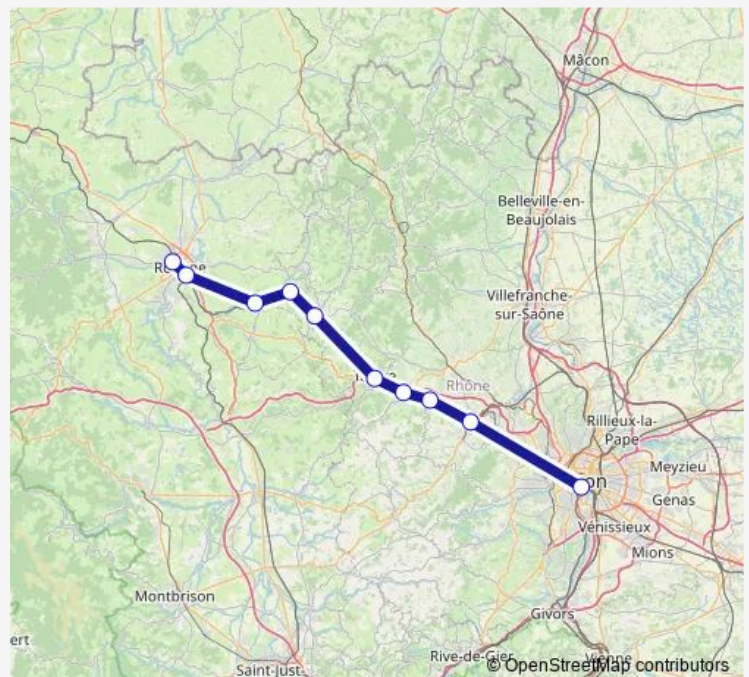

Monday —

Tuesday —

Wednesday 13:10-19:41

Thursday 13:10-19:41

Friday 13:10-19:41

Saturday —

Sunday —

Route info

Direction:

Stops: 0

Trip Duration: — min

■ C22

Direction

Roanne-Gare-Routière — Lyon Perrache

10 stops

[Open route schedule](#)

Roanne-Gare-Routière

Le Coteau

Régny

Saint-Victor - Thizy

Amplepuis

Tarare

Pontcharra - Saint-Forgeux

Saint-Romain-de-Popey

L'Arbresle

Lyon Perrache

Route schedule

Roanne-Gare-Routière — Lyon Perrache

Monday	—
Tuesday	—
Wednesday	12:13-18:20
Thursday	12:13-18:20
Friday	05:13-18:20
Saturday	—
Sunday	—

Route info

Direction: Roanne-Gare-Routière