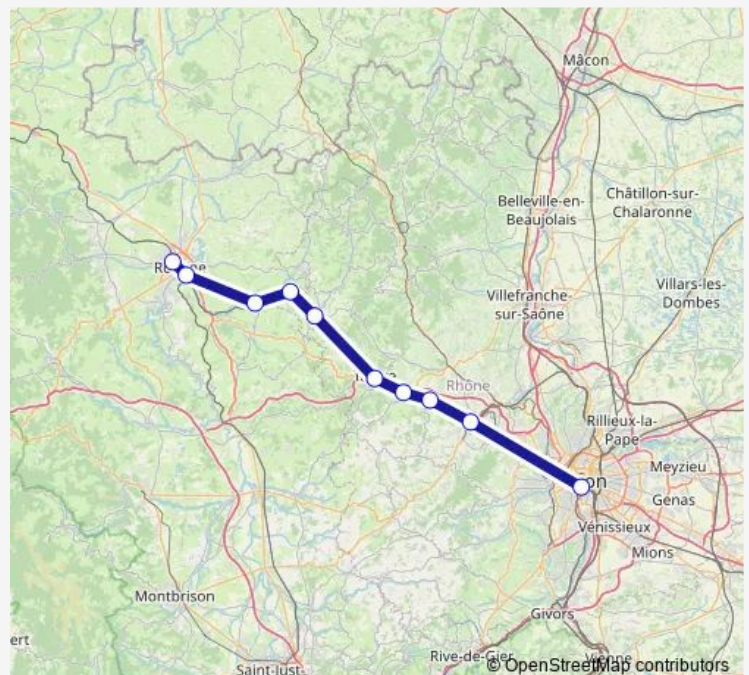

Bus C22

[Go to website](#)

Direction

undefined — undefined

0 stops

[Open route schedule](#)

Route schedule

undefined — undefined

Monday	—
Tuesday	—
Wednesday	13:10-19:41
Thursday	13:10-19:41
Friday	13:10-19:41
Saturday	—
Sunday	—

Route info

Direction:

Stops: 0

Trip Duration: — min

■ C22

Direction

Roanne-Gare-Routière — Lyon Perrache

10 stops

[Open route schedule](#)

Roanne-Gare-Routière

Le Coteau

Régny

Saint-Victor - Thizy

Amplepuis

Tarare

Pontcharra - Saint-Forgeux

Saint-Romain-de-Popey

L'Arbresle

Lyon Perrache

Route schedule

Roanne-Gare-Routière — Lyon Perrache

Monday	—
Tuesday	—
Wednesday	12:13-18:20
Thursday	12:13-18:20
Friday	05:13-18:20
Saturday	—
Sunday	—