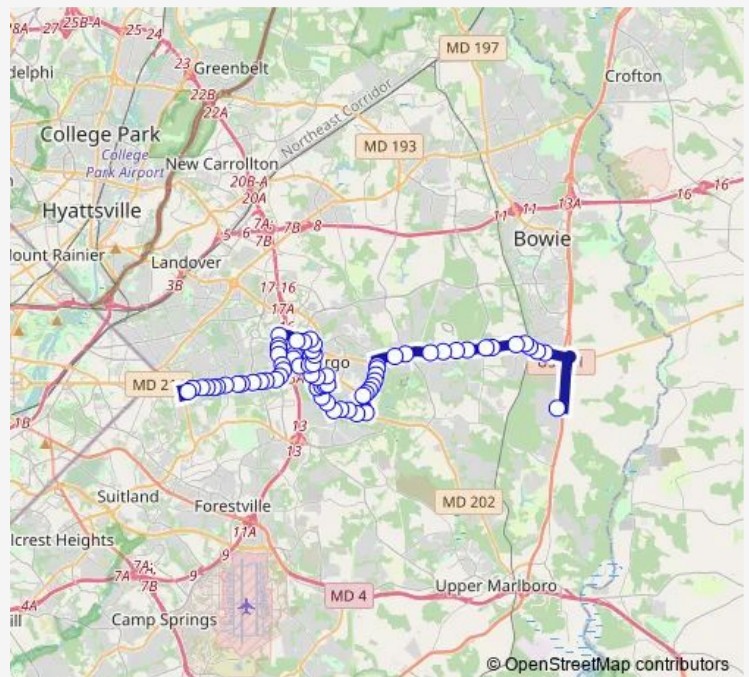

Brightseat Rd+Arena Dr

Medical Center Dr+Shoppers Wy

Arena Dr+Capital Centre BI

Route schedule

Addison Rd Station+Bay E — Prince Georges BI+NASA Credit Union

Monday 12:45-22:34

Tuesday 12:45-22:34

Wednesday 12:45-22:34

Thursday 12:45-22:34

Friday 05:30-23:30

Saturday —

Sunday —

Route info

Direction: Addison Rd Station+Bay E

Stops: 71

Trip Duration: 1 hour 0 min

C22 — Central Avenue

Lottsford Rd+Medical Ctr Dr

Apollo Dr+Lottsford Rd

Apollo Dr+Mercantile Ln

Apollo Dr+Medical Ctr Rd

Largo Ctr Dr+Zachery St

Largo Center Dr+Lake Point Ct

Largo Center Dr+Largo Center Apt

Largo Center Dr+N Harry S Truman Dr

Harry S Truman Dr+Largo Center Dr

Harry S Truman Dr+Lottsford Rd

N Harry Truman Dr+Largo Dr (W)

Downtown Largo+Bay C

Largo Dr W+#9301

Largo Dr W+Lottsford Rd

Harry S Truman Dr+Capital Ln