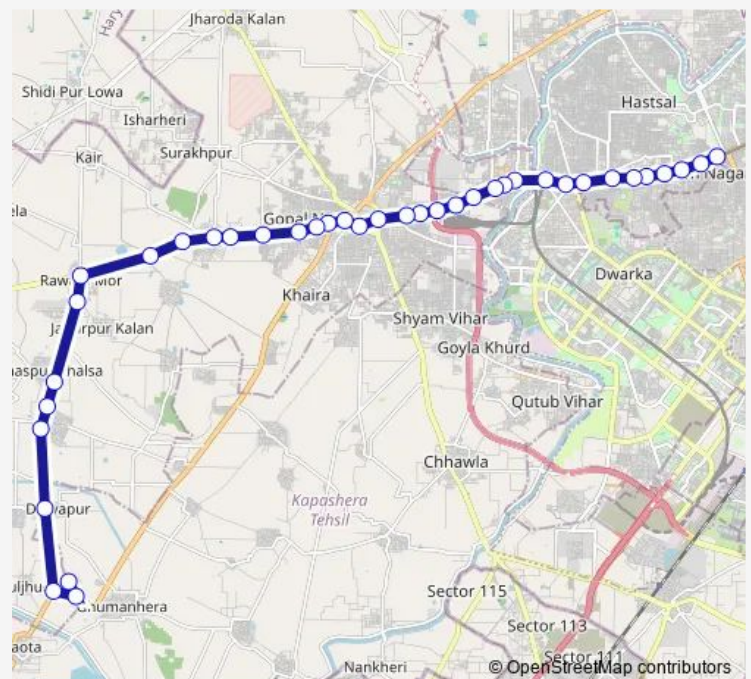

Thursday 10:30-23:55

Friday 10:30-23:55

Saturday 10:30-23:55

Sunday 10:30-23:55

Route info

Direction: Uttam Nagar Terminal

Stops: 38

Trip Duration: 1 hour 32 min

■ 628stlup

BusMaps

Khera More

Prem Nursary

Nanak Piyau

Indra Service Station

Mitraon Crossing

Mitraon Village