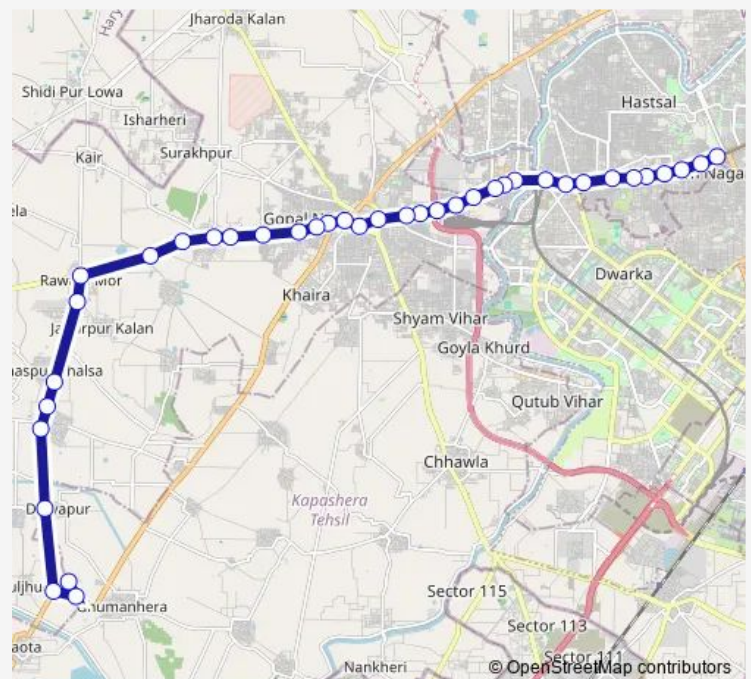

Thursday 10:30-23:55

Friday 10:30-23:55

Saturday 10:30-23:55

Sunday 10:30-23:55

Route info

Direction: Uttam Nagar Terminal

Stops: 38

Trip Duration: 1 hour 32 min