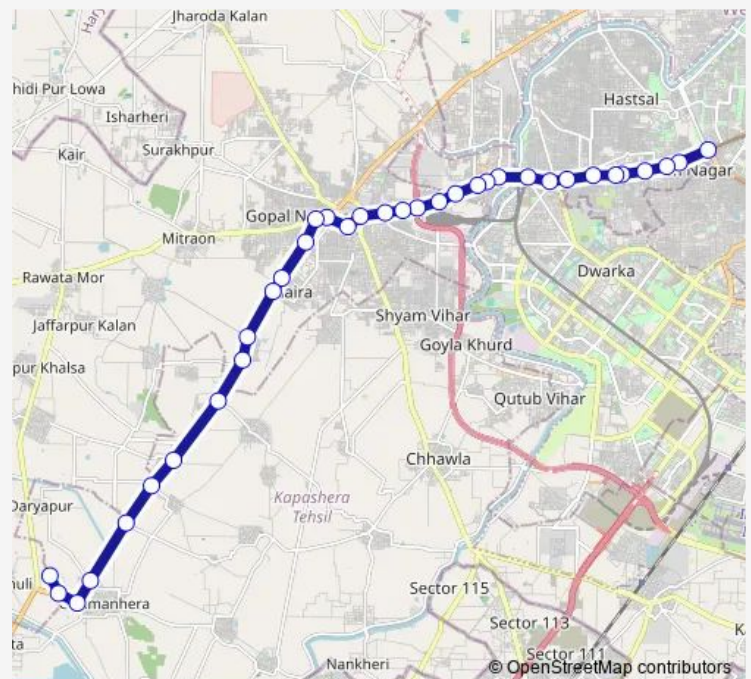

Thursday 15:54-23:43

Friday 15:54-23:43

Saturday 15:54-23:43

Sunday 15:54-23:43

Route info

Direction: Uttam Nagar Terminal

Stops: 35

Trip Duration: 1 hour 22 min