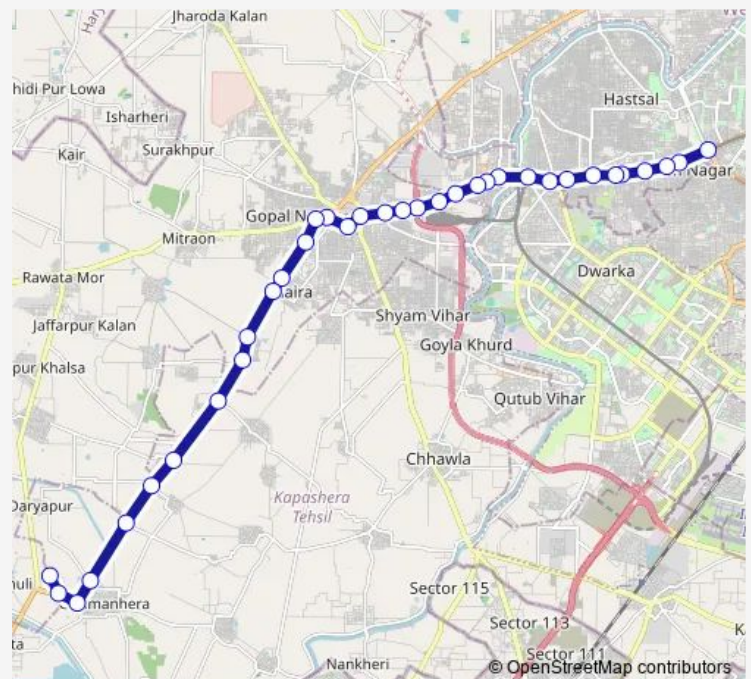

Thursday 15:54-23:43

Friday 15:54-23:43

Saturday 15:54-23:43

Sunday 15:54-23:43

Route info

Direction: Uttam Nagar Terminal

Stops: 35

Trip Duration: 1 hour 22 min