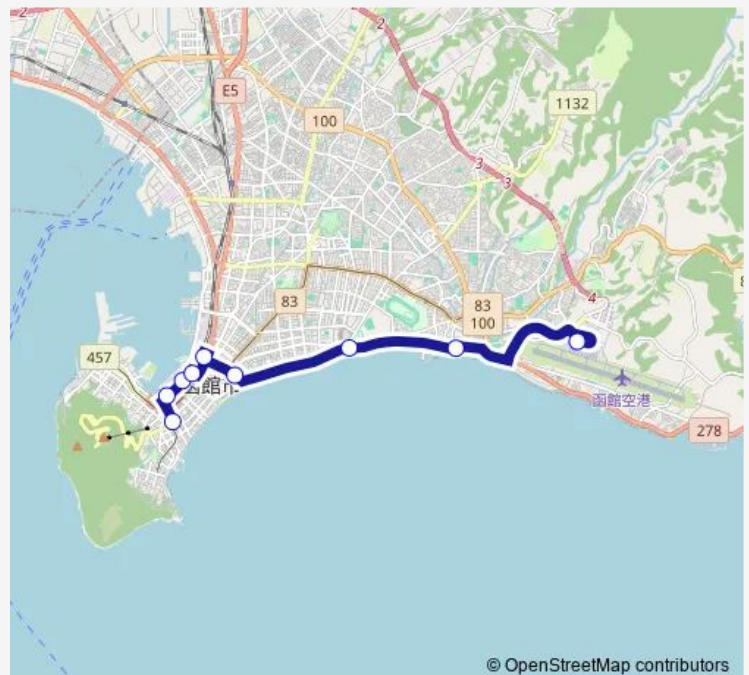

函館国際ホテル前

開港通り入口

Jr函館駅前

大森町

競輪場前

湯の川温泉

函館空港

Route schedule

ホテルwbfグランデ函館前 — 函館空港

Monday 10:03

Tuesday 10:03

Wednesday 10:03

Thursday 10:03

Friday 10:03

Saturday 10:03

Sunday 10:03

Route info

Direction: ホテルwbfグランデ函館前

Stops: 9

Trip Duration: 0 hour 37 min

© OpenStreetMap contributors

■ WBFグランデ→函館空港

BusMaps

WBFグランド→函館空港 Bus time schedules and route maps are available in an offline PDF at busmaps.com. Use the busmaps.com website to see live bus times, train schedule or subway schedule, and step-by-step directions for all public transit in Hakodate