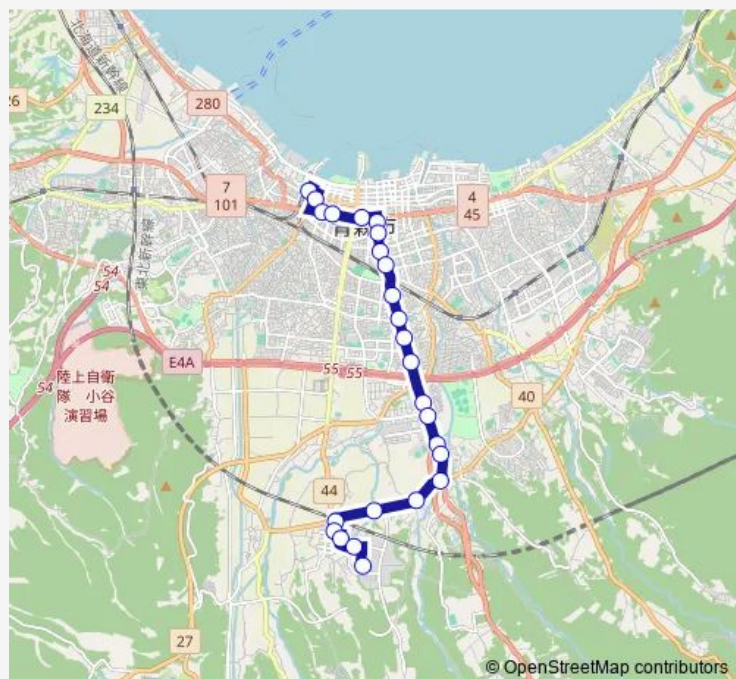

Thursday 16:52

Friday 16:52

Saturday —

Sunday —

Route info

Direction: 青森駅 ④のりば

Stops: 25

Trip Duration: 0 hour 45 min

K38 観光通り線

BusMaps

流通団地

野木宿舎前

南部工業団地入口

南部工業団地

K38 観光通り線 Bus time schedules and route maps are available in an offline PDF at busmaps.com. Use the busmaps.com website to see live bus times, train schedule or subway schedule, and step-by-step directions for all public transit in Aomori