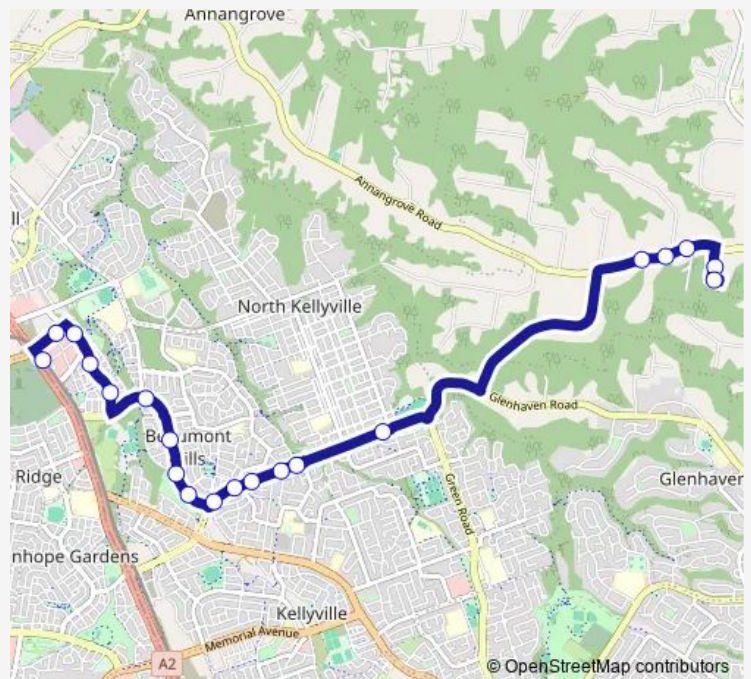

School Bus 3655 St Madeleine's PS to Rouse Hill Station

[Go to website](#)

**Direction**

St Madeleine's Primary School, School Grounds — Rouse Hill Station, North West Twy

20 stops

[Open route schedule](#)

Samantha Riley Dr Before Poole Rd

Samantha Riley Dr Before Redden Dr

Samantha Riley Dr After Redden Dr

Samantha Riley Dr Before River Oak Cct

Sanctuary Dr Opp Wilson Av

Sanctuary Dr After Alford Rd

82 Sanctuary Dr

Sanctuary Dr At Bridgewater Cres

Caddies Bvd After Freshwater Rd

Caddies Bvd Opp Grazier Rd

Caddies Bvd After Main St

Rouse Hill Dr At Civic Way

Rouse Hill Station, North West Twy

Route schedule

St Madeleine's Primary School, School Grounds — Rouse Hill Station, North West Twy

Monday	15:31
Tuesday	15:31
Wednesday	15:31
Thursday	15:31
Friday	15:31
Saturday	—
Sunday	—

Route info

Direction: St Madeleine's Primary School, School Grounds

Stops: 20

Trip Duration: 0 hour 38 min

3655 — St Madeleine's PS to Rouse Hill Station