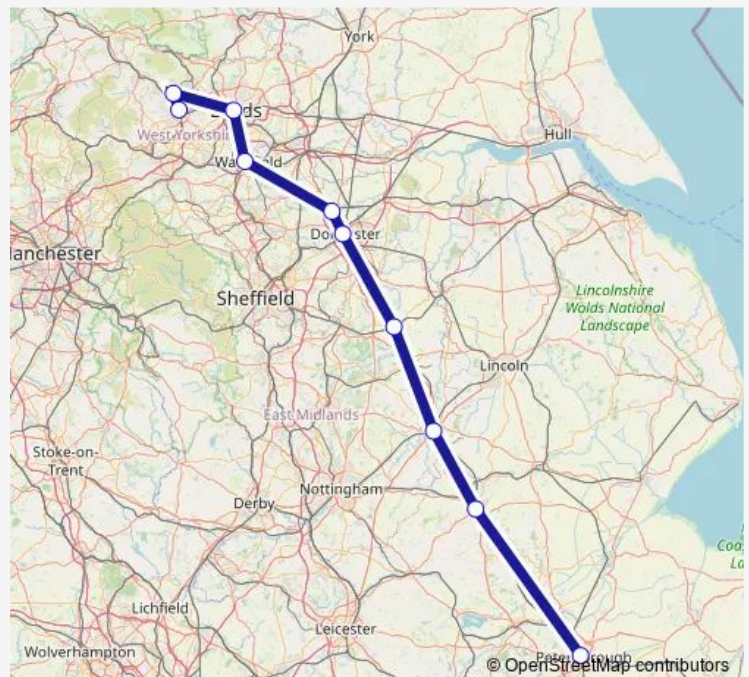

## Rail Gr:Pbo->Bdq GR train service from PBO to Bdq

[Go to website](#)

### Direction

Peterborough — Bradford Forster Square

10 stops

[Open route schedule](#)

Peterborough

Grantham

Newark North Gate

Retford

### Route schedule

Peterborough — Bradford Forster Square

Monday —

Tuesday —

Wednesday —

Thursday —

Friday

17:18-19:18

### Route info

Direction: Peterborough

Stops: 10

Trip Duration: 2 hour 11 min

■ Gr:Pbo->Bdq — GR train service from PBO to Bdq

Gr:Pbo->Bdq Rail time schedules and route maps are available in an offline PDF at [busmaps.com](https://busmaps.com). Use the [busmaps.com](https://busmaps.com) website to see live bus times, train schedule or subway schedule, and step-by-step directions for all public transit in Leeds