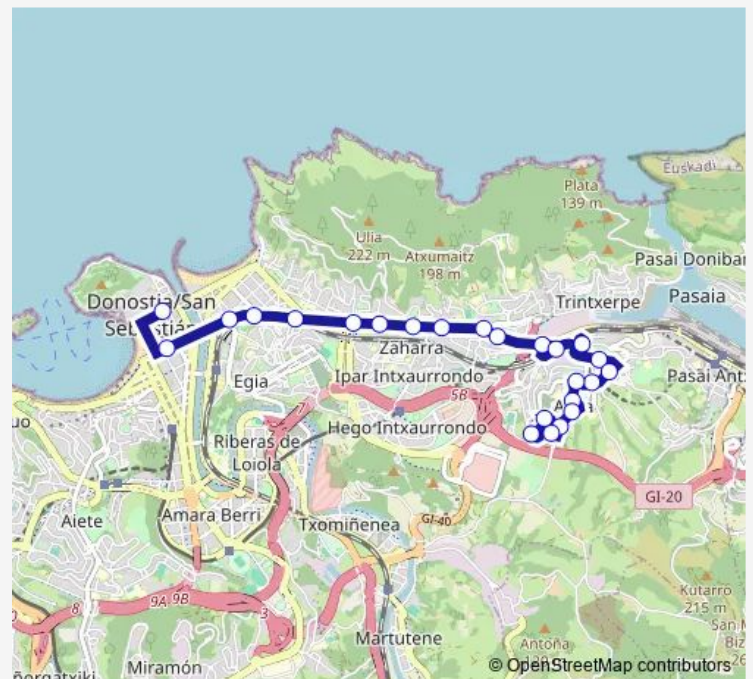

00:15-02:30

Sunday

00:15-04:30

Route info

Direction: Larratxo I

Stops: 25

Trip Duration: 0 hour 26 min

B6 — Altza

BusMaps

Jesuitak

Mariaren Bihotza

Kursaal

Boulevard 3

Direction

Boulevard 3 — Larratxo I

24 stops