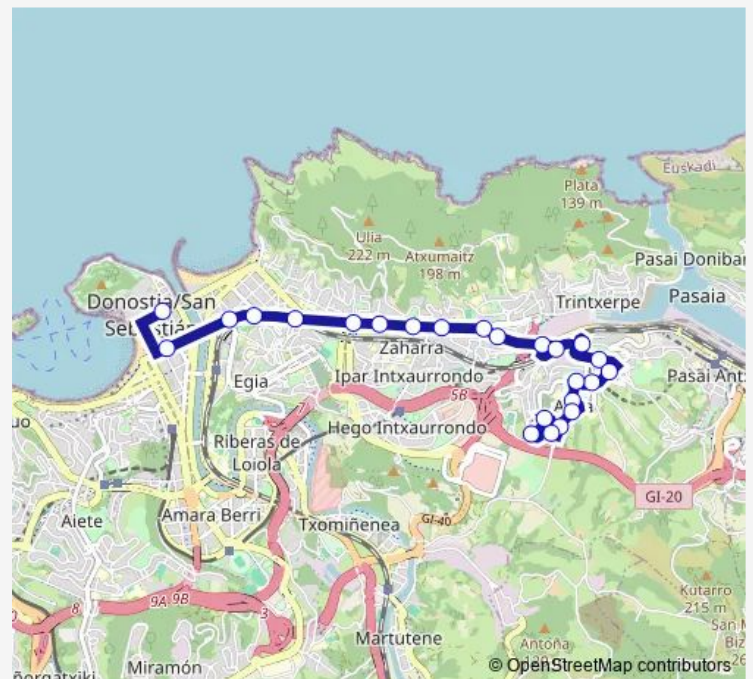

### Route schedule

Larratxo I — Boulevard 3

Monday 00:15-06:30

Tuesday —

Wednesday —

Thursday —

Friday —

Saturday 00:15-02:30

### Route info

Direction: Larratxo I

Stops: 25

Trip Duration: 0 hour 26 min

B6 — Altza

Jesuitak

Mariaren Bihotza

Kursaal