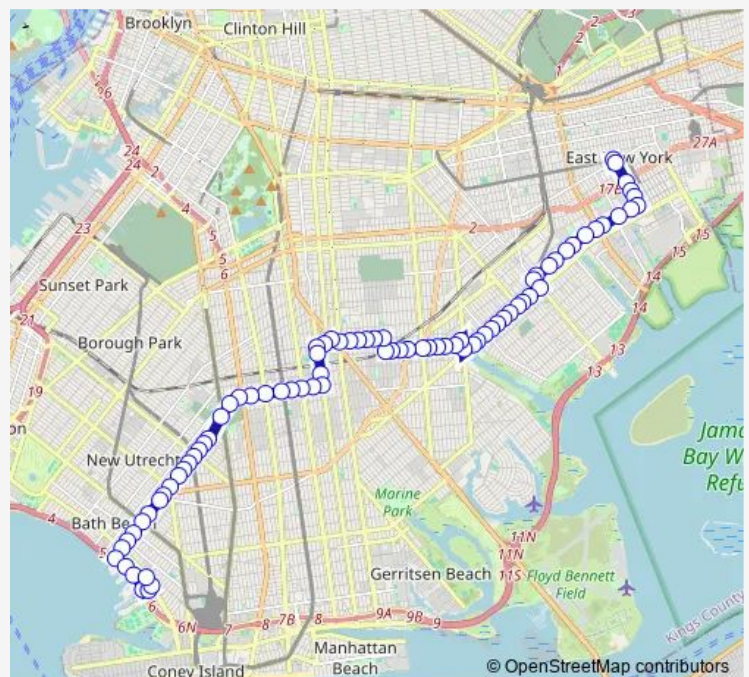

BAY Pkwy/W 10 St

BAY Pkwy/West 8 St

BAY Pkwy/64 St

BAY Pkwy/62 St

BAY Pkwy/60 St

BAY Pkwy/Mcdonald Av

BAY Pkwy/E 3 St

Avenue J/E 5 St

Avenue J/Ocean Pkwy

Avenue J/E 8 St

Avenue J/Coney Island Av

Route schedule

Cropsey AV/BAY 37 St — Rockaway Pkwy/Subway Station

Monday 04:39-21:32

Tuesday 04:39-21:32

Wednesday 04:39-21:32

Thursday 04:39-21:32

Friday 04:39-21:32

Saturday 06:19-21:24

Sunday 05:50-20:04

Route info

Direction: Cropsey AV/BAY 37 St

Stops: 59

Trip Duration: 1 hour 13 min

■ B6 — Bath Beach - East New York

Avenue J/E 16 St

Avenue J/E 18 St

Avenue J/Ocean Av

Avenue J/E 22 St

Bedford AV/Avenue J

Bedford AV/Avenue I

Bedford AV/Campus Rd