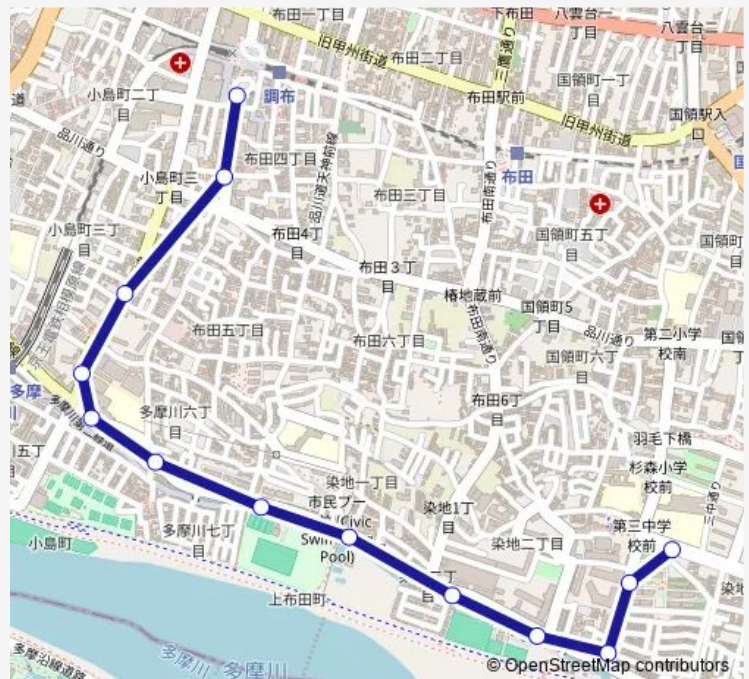

調布駅南口

### Route schedule

多摩川住宅西 — 調布駅南口

Monday 05:27-06:55

Tuesday 05:27-06:03

Wednesday 05:27-06:55

Thursday 05:27-06:55

Friday 05:27-06:03

Saturday 06:15-06:55

### Route info

Direction: 多摩川住宅西

Stops: 13

Trip Duration: 0 hour 12 min

**Direction**

undefined — undefined

0 stops

[Open route schedule](#)**Route schedule**

undefined — undefined

Monday	21:05-23:00
Tuesday	22:45-23:00
Wednesday	21:05-23:00
Thursday	21:05-23:00
Friday	22:45-23:00
Saturday	21:05-22:59
Sunday	21:05-21:57

**Route info**

Direction:

Stops: 0

Trip Duration: – min