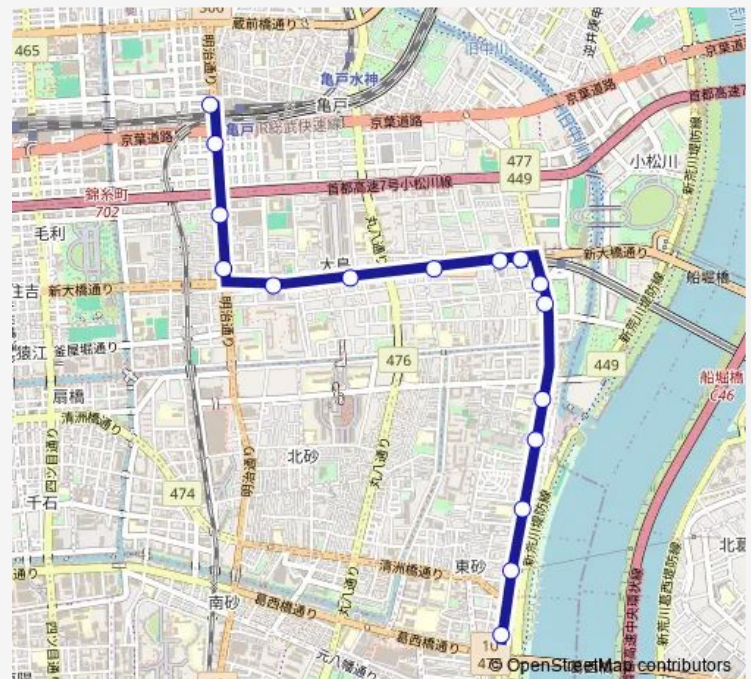

### Route schedule

葛西橋 — 亀戸駅前

Monday	06:24-21:52
Tuesday	06:24-21:52
Wednesday	06:24-21:52
Thursday	06:24-21:52
Friday	06:24-21:52
Saturday	06:24-21:52
Sunday	06:34-21:52

### Route info

Direction: 葛西橋

Stops: 16

Trip Duration: 0 hour 22 min