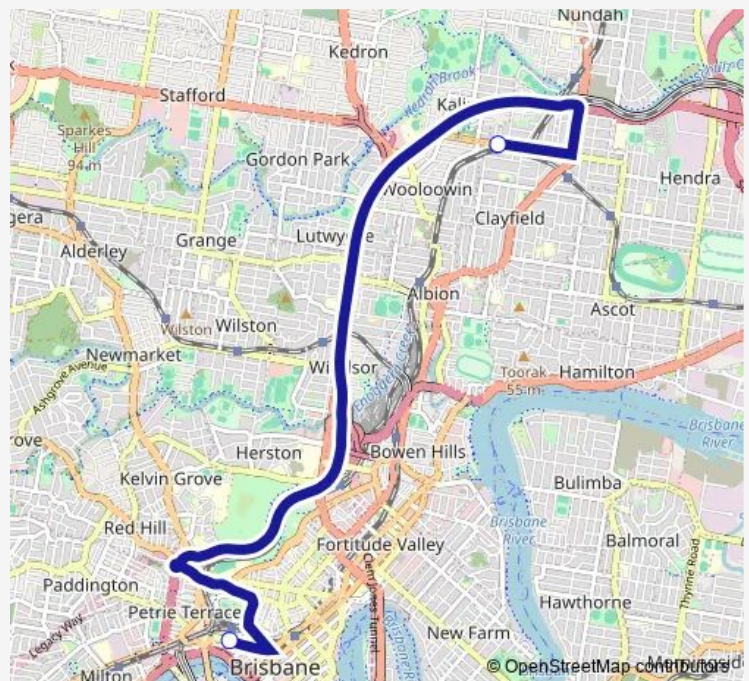

Roma Street Stop 125 at Transit Centre

Route schedule

Junction Rd at Eagle Junction station, stop 28 — Roma Street Stop 125 at Transit Centre

Monday	05:26-22:28
Tuesday	05:26-22:28
Wednesday	05:26-22:28
Thursday	05:26-22:28
Friday	05:26-22:28
Saturday	06:08-22:13
Sunday	06:08-22:13

Route info

Direction: Junction Rd at Eagle Junction station, stop 28

Stops: 2

Trip Duration: 0 hour 20 min

R617 — City - Northern Corridor (Express)

Direction

Roma Street Stop 125 at Transit Centre — Junction Rd at Eagle Junction station, stop 28

2 stops

[Open route schedule](#)

Roma Street Stop 125 at Transit Centre

Junction Rd at Eagle Junction station, stop 28

Route schedule

Roma Street Stop 125 at Transit Centre — Junction Rd at Eagle Junction station, stop 28

Monday	04:20-21:22
Tuesday	04:20-21:22
Wednesday	04:20-21:22
Thursday	04:20-21:22
Friday	04:20-21:22
Saturday	05:05-21:05
Sunday	05:05-21:05

Route info

Direction: Roma Street Stop 125 at Transit Centre

Stops: 2