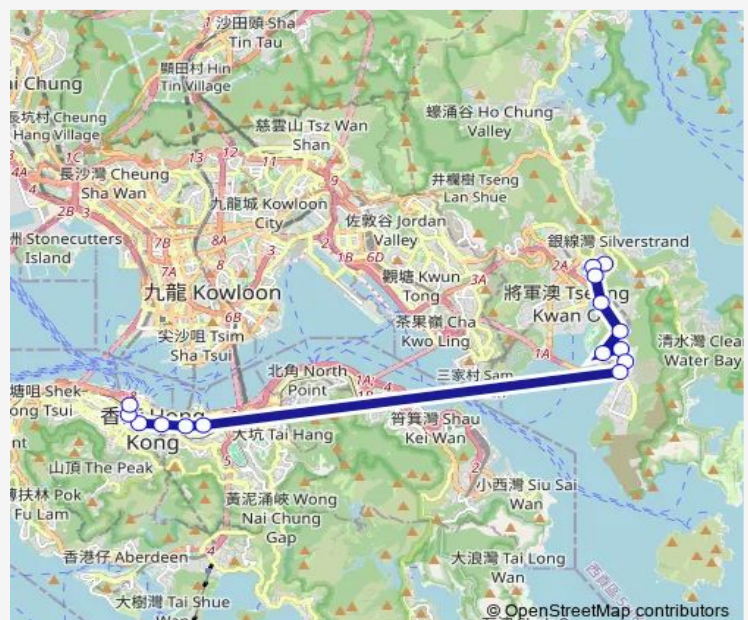

Route info

Direction: [Ctb] Central (Exchange Square)[[Kmb+Ctb] Exchange Square BUS Terminus/
Central (Exchange Square)

Stops: 22

Trip Duration: 0 hour 52 min

[Ctb] Paterson Street, YEE WO Street[[Kmb+Ctb] Paterson Street/
Paterson Street, YEE WO Street[[Kmb] Paterson Street