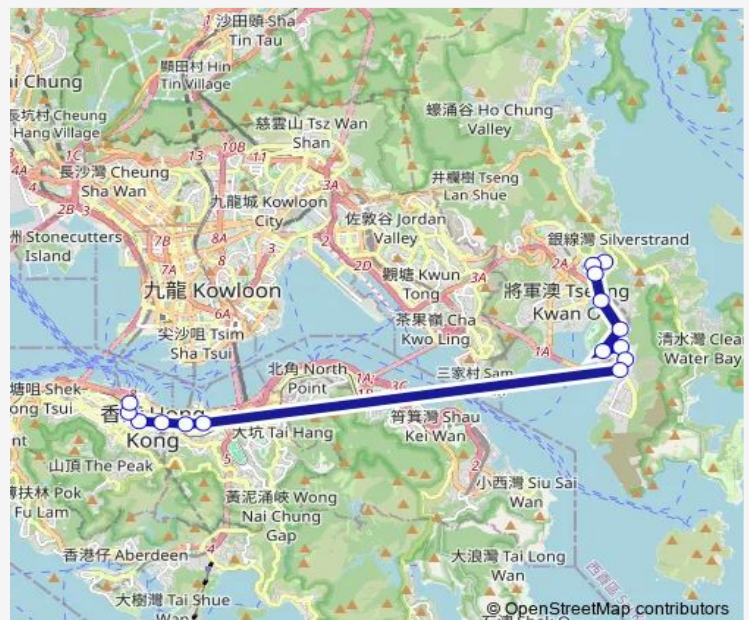

Route info

Direction: [Ctb] Central (Exchange Square)[[Kmb+Ctb] Exchange Square BUS Terminus/
Central (Exchange Square)

Stops: 22

Trip Duration: 0 hour 52 min

[Ctb] Causeway BAY - Paterson Street, YEE WO Street[[Kmb+Ctb] Paterson Street/
Causeway BAY - Paterson Street, YEE WO Street[[Kmb] Paterson Street