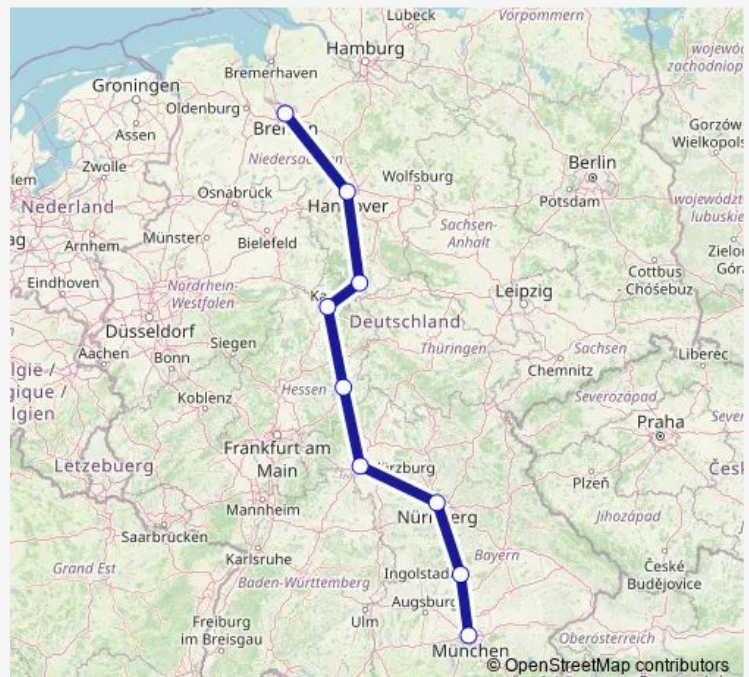

Rail ICE 635

[Go to website](#)

Direction

Bremen Hbf — München Hbf

9 stops

[Open route schedule](#)

Bremen Hbf

Hannover Hbf

Göttingen

Kassel-Wilhelmshöhe

Fulda

Würzburg Hbf

Nürnberg Hbf

Ingolstadt Hbf

München Hbf

Route schedule

Bremen Hbf — München Hbf

Monday 19:15

Tuesday 19:15

Wednesday 19:15

Thursday 19:15

Friday 19:15-17:12

Saturday —

Sunday 19:15-17:12

Route info

Direction: Bremen Hbf

Stops: 9

Trip Duration: 7 hour 31 min

ICE 635

BusMaps

ICE 635 Rail time schedules and route maps are available in an offline PDF at busmaps.com. Use the busmaps.com website to see live bus times, train schedule or subway schedule, and step-by-step directions for all public transit in Hannover