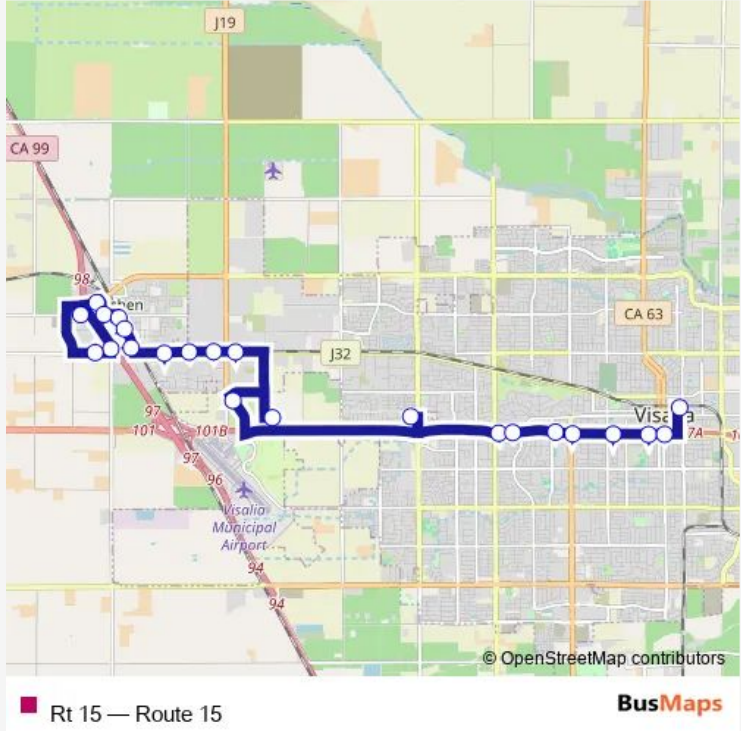

Bus Rt 15 Route 15

[Go to website](#)

Direction
 Goshen Elementary — Visalia Transit Center
 23 stops
[Open route schedule](#)

- Goshen Elementary
- Frontage & Ave 304
- Ave 304 @ Napa
- Betty & Road 67
- Ave 308 & Juniper
- Effie & Ave 308
- Effie & Roy
- Effie & Ave 305
- Goshen & Miller Park
- Goshen & Road 76
- Goshen & Century Plaza
- Goshen & Plaza
- Kelsey & Hillsdale
- Fresno Pacific University
- Visalia Medical Clinic
- Noble & Demaree
- Noble & County Center
- Noble & Woodland
- Noble & Mooney
- Noble & Oak Park
- Noble & Watson

Route schedule
 Goshen Elementary — Visalia Transit Center

Monday	06:40-21:40
Tuesday	06:40-21:40
Wednesday	06:40-21:40
Thursday	06:40-21:40
Friday	06:40-21:40
Saturday	08:10-17:55
Sunday	08:10-17:55

Route info
 Direction: Goshen Elementary
 Stops: 23
 Trip Duration: 0 hour 40 min

Noble & Court

Visalia Transit Center

Direction

Visalia Transit Center — Goshen Elementary

31 stops

[Open route schedule](#)

Visalia Transit Center

Mineral King @ Convention Center

Route info

Direction: Visalia Transit Center

Stops: 31

Trip Duration: 0 hour 40 min

Ave 308 & Road 70

Camp & Elder

Ave 310 & Robinson

Family Healthcare Network