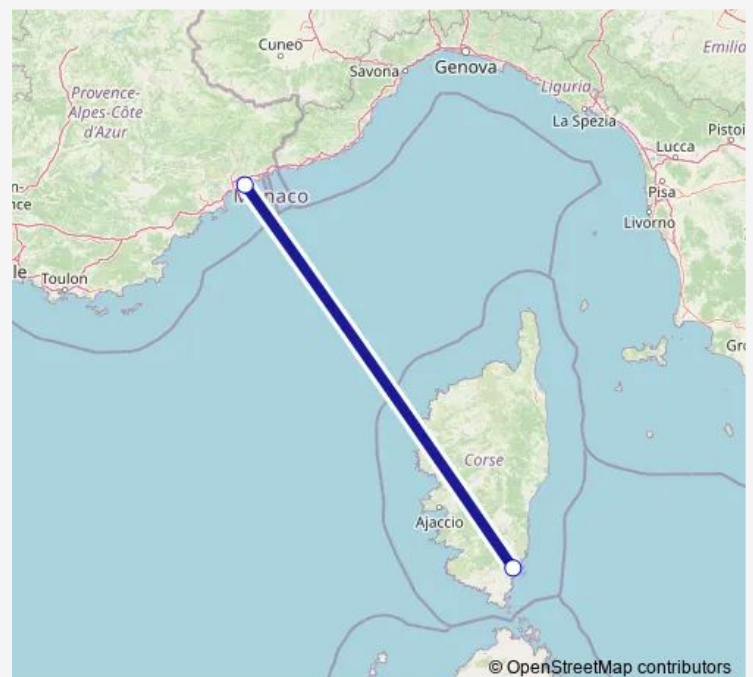

Ferry Porto Vecchio - Nice

[Go to website](#)

Direction

Porto-Vecchio — Nice

2 stops

[Open route schedule](#)

Porto-Vecchio

Nice

Route schedule

Porto-Vecchio — Nice

Monday	—
Tuesday	—
Wednesday	17:00-21:30
Thursday	—
Friday	—
Saturday	14:00-21:15
Sunday	20:30

Route info

Direction: Porto-Vecchio

Stops: 2

Trip Duration: -5 hour -30 min