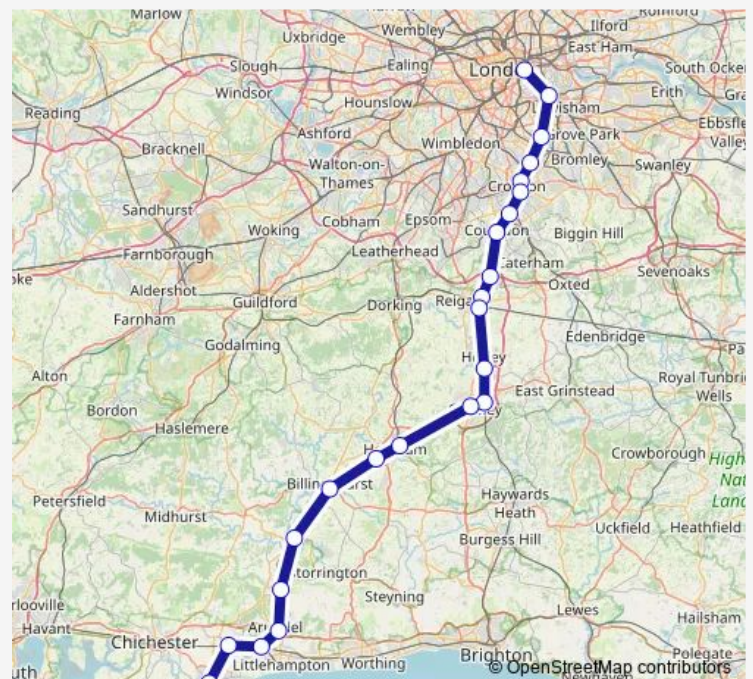

### Route schedule

London Bridge — Bognor Regis

Monday 06:36-18:07

Tuesday 17:02-18:02

Wednesday 17:02-18:02

Thursday 17:02-18:02

Friday 17:02-18:02

Saturday —

### Route info

Direction: London Bridge

Stops: 21

Trip Duration: 1 hour 45 min

■ Sn:Lbg->Bog — SN train service from LBG to Bog

## Route info

Direction: London Bridge

Stops: 23

Trip Duration: 1 hour 51 min