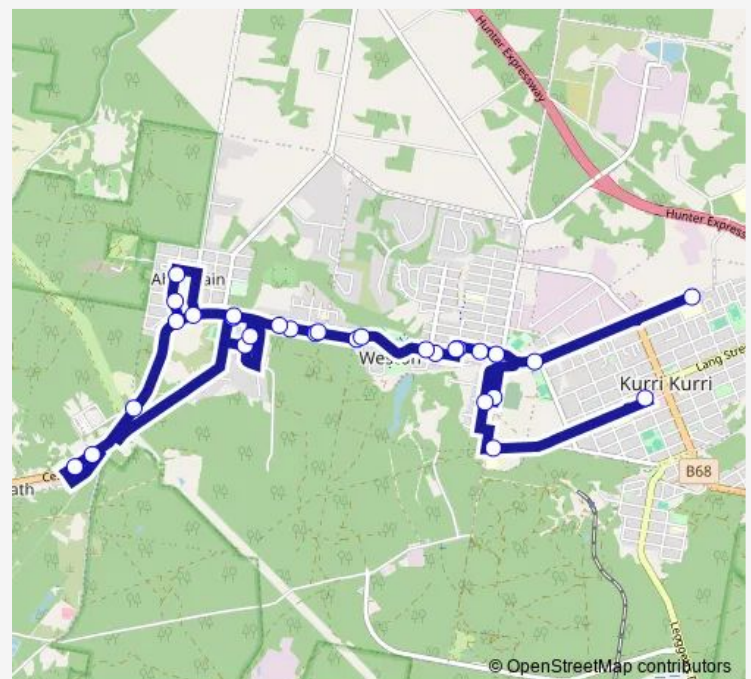

Cessnock Rd Before Fisher St

Cessnock Rd After Carrs Rd

Cessnock Rd At Goulburn St

Cessnock Rd At Bathurst St

Route schedule

Kurri Kurri High School, Northcote St — Rotary Park, Hampden St

Monday —

Tuesday —

Wednesday 14:50

Thursday 14:50

Friday —

Saturday —

Sunday —

Route info

Direction: Kurri Kurri High School, Northcote St

Stops: 29

Trip Duration: 0 hour 55 min

S947 — Kurri Kurri HS to Rotary Park, Hampden St via Abermain

Cessnock Rd Opp Edgeworth David Memorial Park

Cessnock Rd After Alfred St

Cessnock Rd Before Church St

Cessnock Rd Opp Date Av