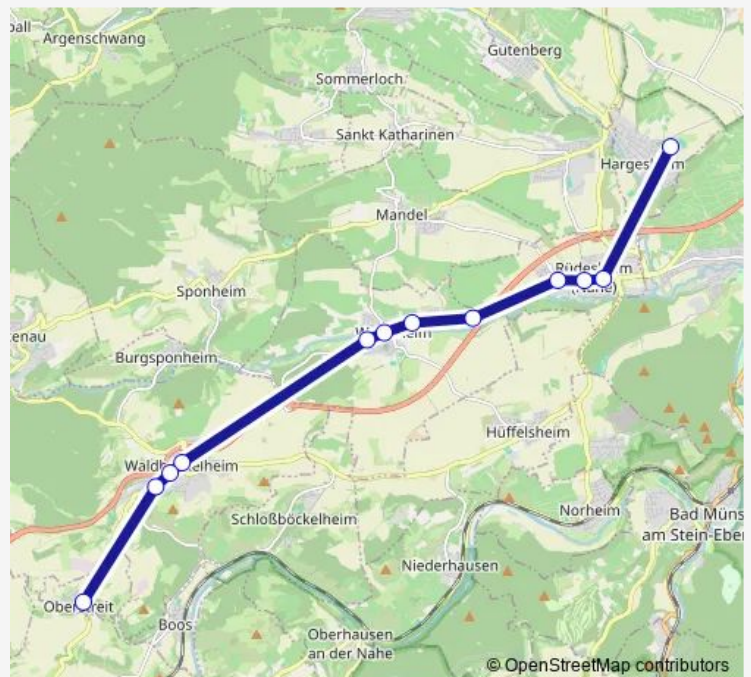

Route schedule

Rüdesheim, Friedhof — Waldböckelheim, Schule

Monday 07:16

Tuesday 07:16

Wednesday 07:16

Thursday 07:16

Friday 07:16

Saturday —

Sunday —

Route info

Direction: Rüdesheim, Friedhof

Stops: 10

Trip Duration: 0 hour 19 min

250s

BusMaps

Direction

Bad Sobernheim, Bahnhof — Oberstreit, Ortsmitte

14 stops

[Open route schedule](#)

Bad Sobernheim, Bahnhof

Bad Sobernheim, Poststraße

Bad Sobernheim, Schulzentrum

Bad Sobernheim, Hüttenbergstr.

Steinhardt, Post

Oberstreit, Ortsmitte

Route schedule

Bad Sobernheim, Bahnhof — Oberstreit, Ortsmitte

Monday 12:07

Tuesday 12:07

Wednesday 12:07

Thursday 12:07

Friday 12:07