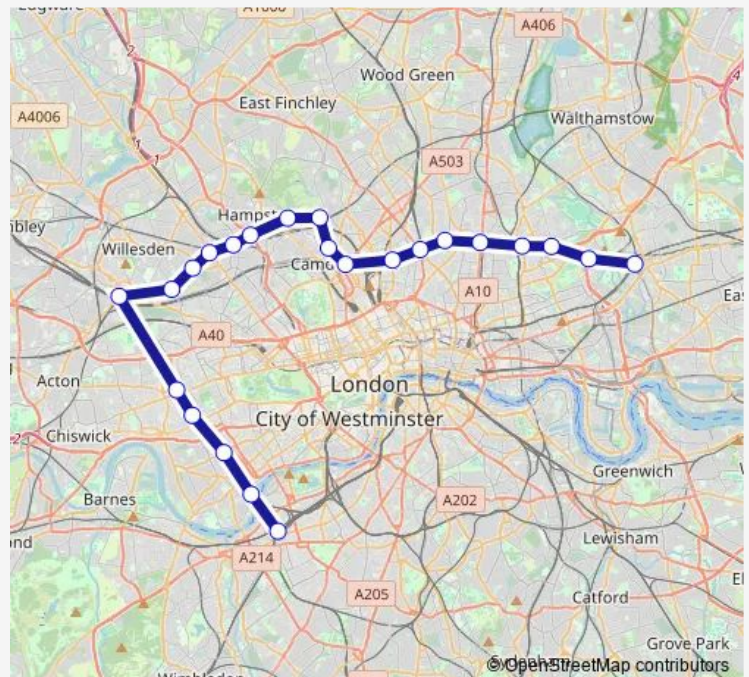

### Direction

Clapham Junction — Stratford (London)

23 stops

[Open route schedule](#)

Clapham Junction

Imperial Wharf

West Brompton

Kensington (Olympia)

### Route schedule

Clapham Junction — Stratford (London)

Monday 06:00-23:04

Tuesday 06:00-22:49

Wednesday 06:00-22:49

Thursday 06:00-22:49

Friday 06:00-22:49

Saturday 06:04-23:04

### Route info

Direction: Clapham Junction

Stops: 23

Trip Duration: 1 hour 4 min

Lo:Clj->Sra — LO train service from CLJ to Sra

Hackney Wick

Stratford (London)

Lo:Clj->Sra Rail time schedules and route maps are available in an offline PDF at [busmaps.com](https://busmaps.com). Use the [busmaps.com](https://busmaps.com) website to see live bus times, train schedule or subway schedule, and step-by-step directions for all public transit in London