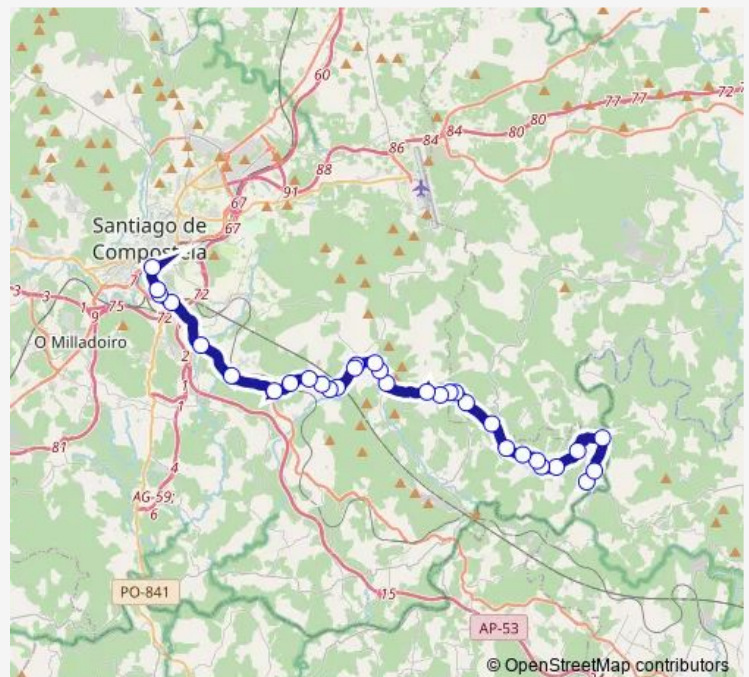

### Route schedule

Ponte Ledesma — Santiago E.I.

Monday 09:45-16:45

Tuesday 09:45-16:45

Wednesday 09:45-16:45

Thursday —

Friday 09:45-16:45

Saturday —

### Route info

Direction: Ponte Ledesma

Stops: 32

Trip Duration: 0 hour 43 min

■ XG863008 — Ponte Ledesma-Santiago E.I.

Sergude

Escola Sergude

Sergude Centro Cultural

## Route info

Direction: Santiago E.I.

Stops: 32

Trip Duration: 0 hour 43 min

Camporrapado

Bar Cuneta Camporrapado

Vila Da Paz

Rebordaos