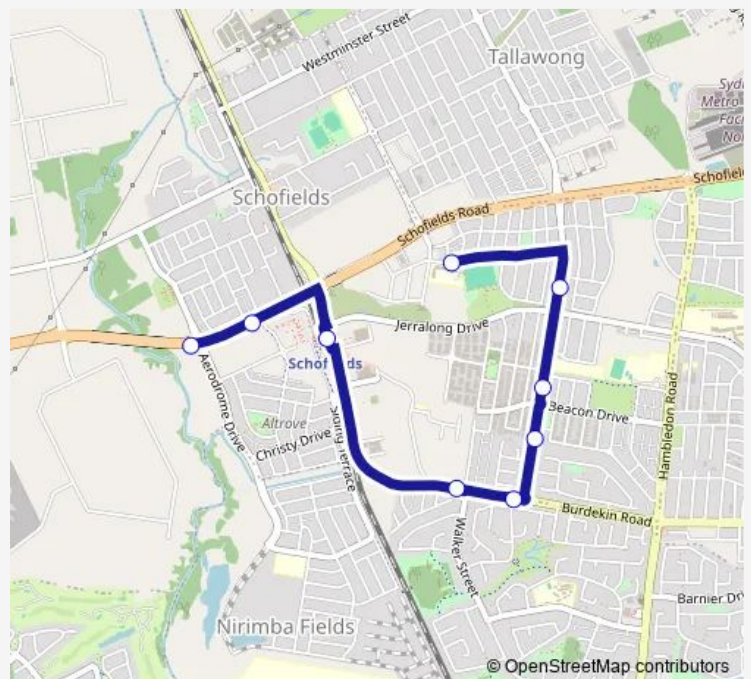

School Bus 5642 Galungara Public School to South St after Veron Rd

[Go to website](#)

Direction

Galungara Public School, Farmland Dr — South St After Veron Rd

9 stops

[Open route schedule](#)

Galungara Public School, Farmland Dr

Alex Av After Gozo St

Alex Av After Moonlight St

Alex Av After Sunrise St

Burdekin Rd After Alex Av

Burdekin Rd After Walker St

Schofields Station, Stand A

Schofields Rd Before Veron Rd

South St After Veron Rd

Route schedule

Galungara Public School, Farmland Dr — South St After Veron Rd

Monday	14:50-14:53
Tuesday	14:50-14:53
Wednesday	14:50-14:53
Thursday	14:50-14:53
Friday	14:50-14:53
Saturday	—
Sunday	—

Route info

Direction: Galungara Public School, Farmland Dr

Stops: 9

Trip Duration: 0 hour 22 min

5642 School Bus time schedules and route maps are available in an offline PDF at busmaps.com. Use the busmaps.com website to see live bus times, train schedule or subway schedule, and step-by-step directions for all public transit in Parramatta