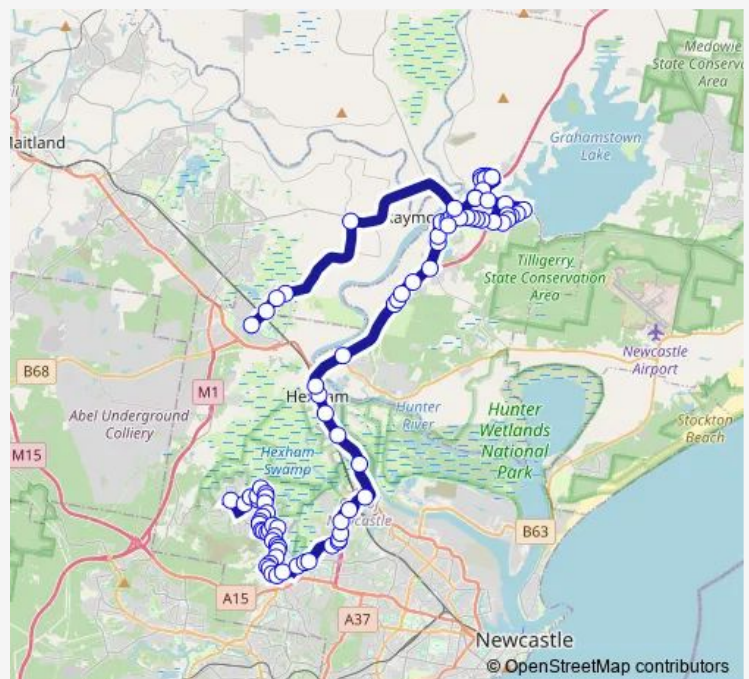

School Bus 1492 Bishop Tyrrell College to Raymond Terrace

[Go to website](#)

Direction

Bishop Tyrrell Anglican College, Awabakal Dr — Lawson Av Opp Beresfield Public School

89 stops

[Open route schedule](#)

Wyndrow Pde After Seaton St

Wyndrow Pde At Mcnaughton Av

Mcnaughton Av At John T Bell Dr

Mcnaughton Av At Maryland Dr

Maryland Dr After Gunsynd Cl

Maryland Dr Opp Tulloch Av

Maryland Dr Opp Beauford Av

Route schedule

Bishop Tyrrell Anglican College, Awabakal Dr — Lawson Av Opp Beresfield Public School

Monday	15:35
Tuesday	15:35
Wednesday	15:35
Thursday	15:35
Friday	15:35
Saturday	—
Sunday	—

Route info

Direction: Bishop Tyrrell Anglican College, Awabakal Dr

Stops: 89

Trip Duration: 1 hour 20 min

1492 — Bishop Tyrrell College to Raymond Terrace

Minmi Rd Opp Fletcher St

Wentworth St At Richardson St

Wentworth St At Abel St

Wentworth St At Charlotte St

Hill St After Nelson St