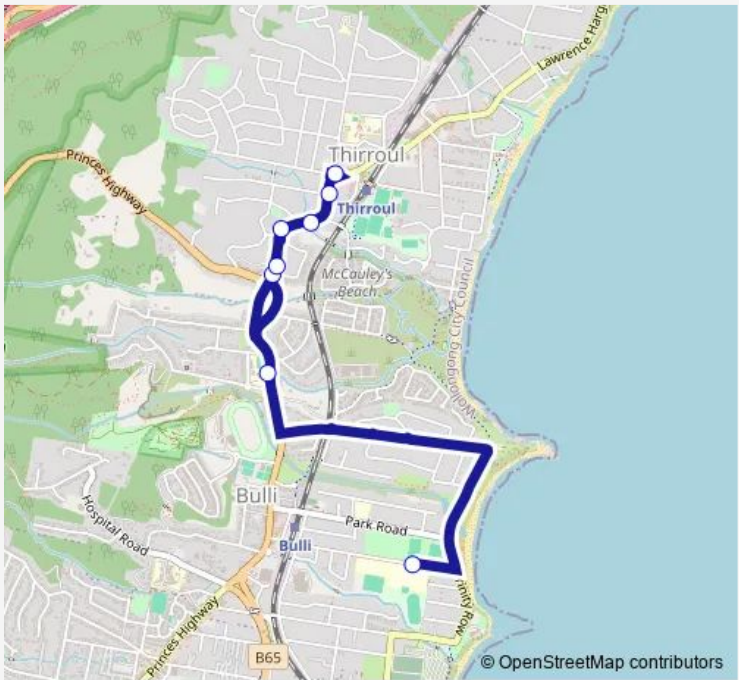

School Bus S379 Bulli Public School to Thirroul (Loop Service)

[Go to website](#)

Direction
 Bulli Public School, Princes Hwy — Bulli High School, Ursula Rd

8 stops

[Open route schedule](#)

- Bulli Public School, Princes Hwy
- Lawrence Hargrave Dr Opp Hewitts Av
- Lawrence Hargrave Dr After Prince St
- George St At Lawrence Hargrave Dr
- Lawrence Hargrave Dr Opp Lachlan St
- Lawrence Hargrave Dr Opp High St
- Lawrence Hargrave Dr Before Hewitts Av
- Bulli High School, Ursula Rd

Route schedule
 Bulli Public School, Princes Hwy — Bulli High School, Ursula Rd

Monday	08:35
Tuesday	08:35
Wednesday	08:35
Thursday	08:35
Friday	08:35
Saturday	—
Sunday	—

Route info

Direction: Bulli Public School, Princes Hwy

Stops: 8

Trip Duration: 0 hour 20 min

S379 School Bus time schedules and route maps are available in an offline PDF at busmaps.com. Use the busmaps.com website to see live bus times, train schedule or subway schedule, and step-by-step directions for all public transit in Wollongong