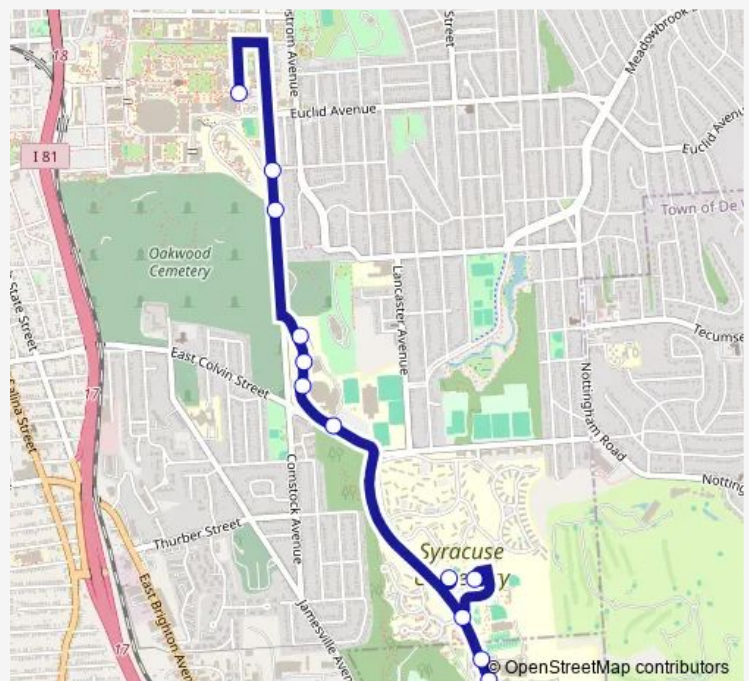

Oakwood

Comstock Av & Stratford St

College Place

Route schedule

Skytop Offices — College Place

Monday 06:14-17:14

Tuesday 06:14-17:14

Wednesday 06:14-17:14

Thursday 06:14-17:14

Friday 06:14-17:14

Saturday —

Sunday —

Route info

Direction: Skytop Offices

Stops: 13

Trip Duration: 0 hour 15 min

SU 44 — Skytop Rd

Direction

College Place — Skytop Offices

9 stops

[Open route schedule](#)

College Place

Comstock Ave & Stratford St

Oakwood

Monday 06:29-17:30

Tuesday 06:29-17:30

Wednesday 06:29-17:30

Thursday 06:29-17:30

Friday 06:29-17:30

Saturday —

Sunday —

Route info