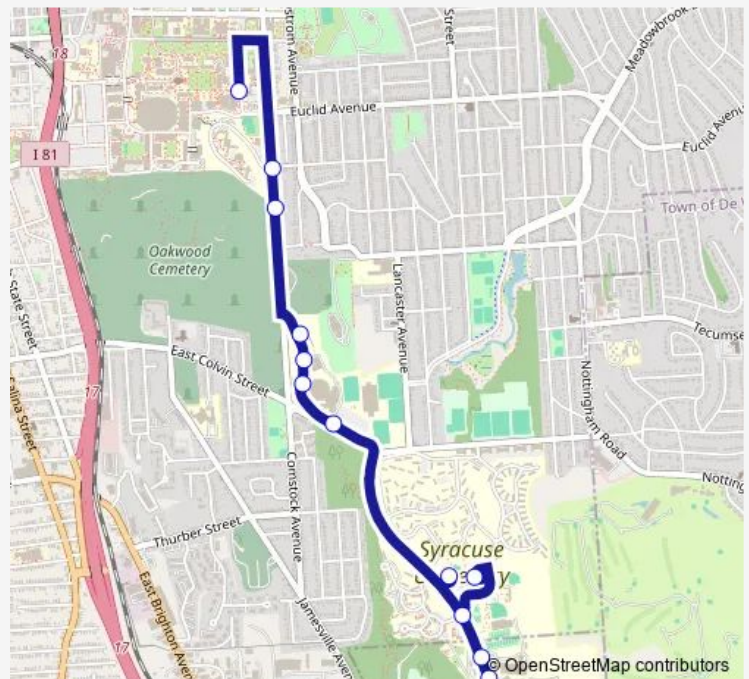

Oakwood

Comstock Av & Stratford St

College Place

Route schedule

Skytop Offices — College Place

Monday 06:14-17:14

Tuesday 06:14-17:14

Wednesday 06:14-17:14

Thursday 06:14-17:14

Friday 06:14-17:14

Saturday —

Sunday —

Route info

Direction: Skytop Offices

Stops: 13

Trip Duration: 0 hour 15 min

SU 44 — Skytop Rd

Direction

College Place — Skytop Offices

9 stops

[Open route schedule](#)

College Place

Comstock Ave & Stratford St

Oakwood

Monday	06:29-17:30
Tuesday	06:29-17:30
Wednesday	06:29-17:30
Thursday	06:29-17:30
Friday	06:29-17:30
Saturday	—
Sunday	—

Route info

Direction: College Place

Stops: 9

Trip Duration: 0 hour 9 min

SU 44 Bus time schedules and route maps are available in an offline PDF at busmaps.com. Use the busmaps.com website to see live bus times, train schedule or subway schedule, and step-by-step directions for all public transit in Syracuse