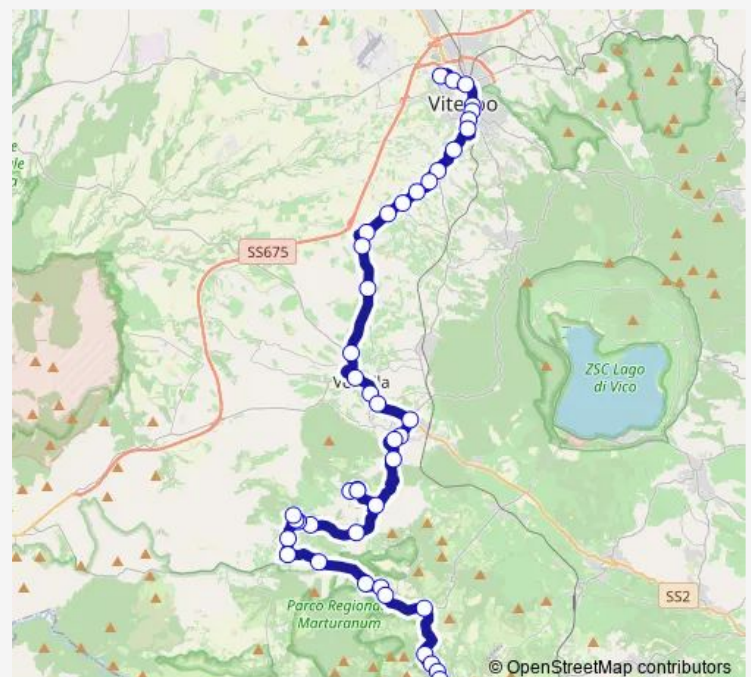

### Route schedule

VITERBO | Riello # f641 — Vejano | Piazza Diaz # f1621

Monday 17:30

Tuesday 17:30

Wednesday 17:30

Thursday 17:30

Friday 17:30

Saturday 17:20

### Route info

Direction: VITERBO | Riello # f641

Stops: 44

Trip Duration: 1 hour 10 min

Viterbo - Vejano # B113d

BusMaps

Vetralla | Via Blera Str. Corneto # f1537

Vetralla | Via Blera Via Crocetta # f1538