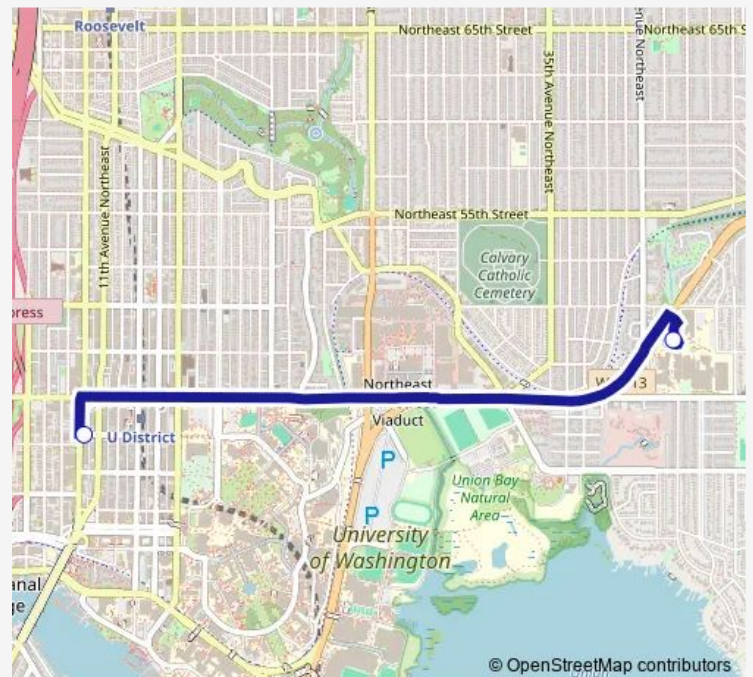

Bus Pur Purple

[Go to website](#)

Direction

43rd St / Roosevelt Way — Helen Ln / River Circle

2 stops

[Open route schedule](#)

43rd St / Roosevelt Way

Helen Ln / River Circle

Route schedule

43rd St / Roosevelt Way — Helen Ln / River Circle

Monday 05:35-20:30

Tuesday 05:35-20:30

Wednesday 05:35-20:30

Thursday 05:35-20:30

Friday 05:35-20:30

Saturday —

Sunday —

Route info

Direction: 43rd St / Roosevelt Way

Stops: 2

Trip Duration: 0 hour 10 min

■ Pur — Purple

Direction

Helen Ln / River Circle — 43rd St / Roosevelt Way

2 stops

[Open route schedule](#)

Helen Ln / River Circle

43rd St / Roosevelt Way

Route schedule

Helen Ln / River Circle — 43rd St / Roosevelt Way

Monday	05:42-20:20
Tuesday	05:42-20:20
Wednesday	05:42-20:20
Thursday	05:42-20:20
Friday	05:42-20:20
Saturday	—
Sunday	—