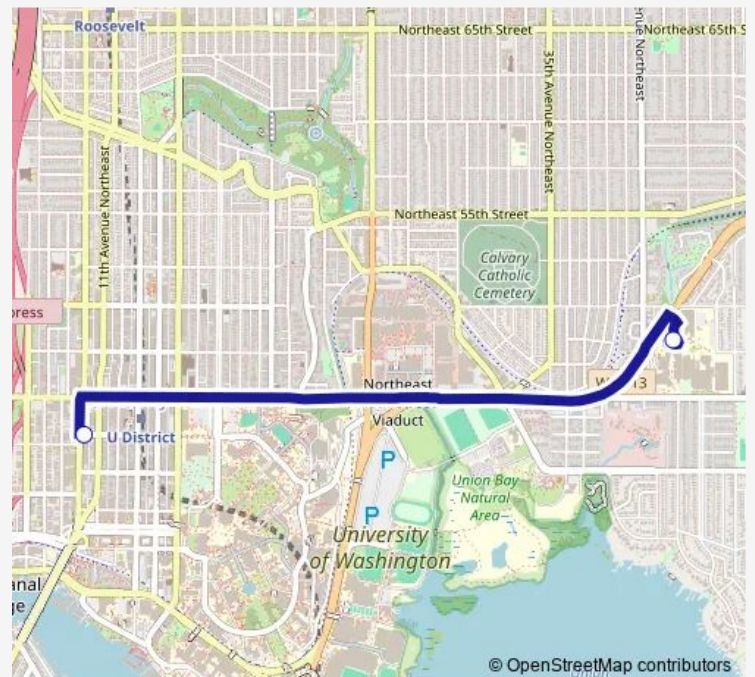

Bus Pur Purple

[Go to website](#)

Direction

43rd St / Roosevelt Way — Helen Ln / River Circle

2 stops

[Open route schedule](#)

43rd St / Roosevelt Way

Helen Ln / River Circle

Route schedule

43rd St / Roosevelt Way — Helen Ln / River Circle

Monday 05:35-20:30

Tuesday 05:35-20:30

Wednesday 05:35-20:30

Thursday 05:35-20:30

Friday 05:35-20:30

Saturday —

Sunday —

Route info

Direction: 43rd St / Roosevelt Way

Stops: 2

Trip Duration: 0 hour 10 min

■ Pur — Purple

Direction

Helen Ln / River Circle — 43rd St / Roosevelt Way

2 stops

[Open route schedule](#)

Helen Ln / River Circle

43rd St / Roosevelt Way

Route schedule

Helen Ln / River Circle — 43rd St / Roosevelt Way

Monday	05:42-20:20
Tuesday	05:42-20:20
Wednesday	05:42-20:20
Thursday	05:42-20:20
Friday	05:42-20:20
Saturday	—
Sunday	—