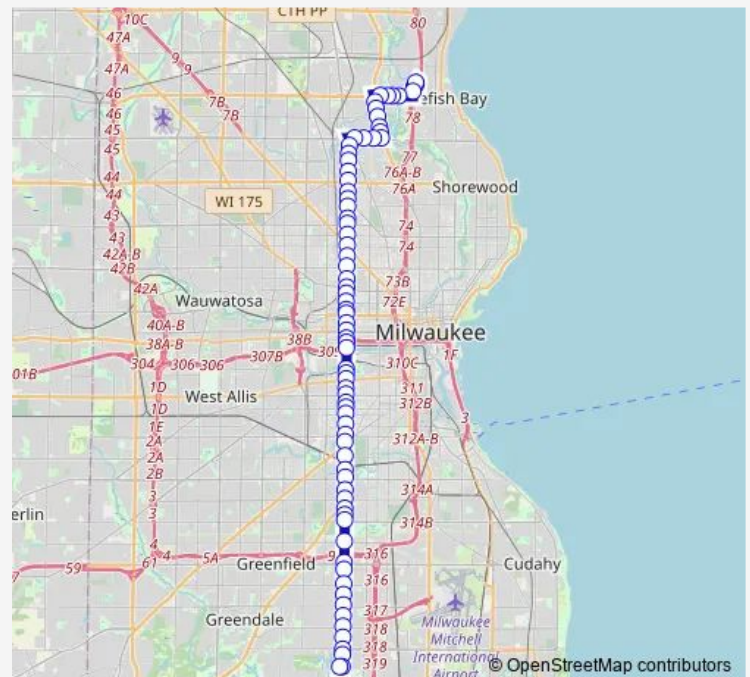

Green BAY & Villard

Green BAY & Fairmount

Green BAY & Stark

Green BAY & Hampton

Hampton & N19

Hampton & N22

Hampton & N25

Cornell & N27

N27 & Ruby

N27 & Atkinson

N27 & Hope

Route schedule

Bayshore & Glen Bay — Walmart & Lot

Monday 03:35-23:43

Tuesday 03:35-23:43

Wednesday 03:35-23:43

Thursday 03:35-23:43

Friday 03:35-23:43

Saturday 04:33-00:37⁺¹

Sunday 04:37-23:29

Route info

Direction: Bayshore & Glen Bay

Stops: 74

Trip Duration: 1 hour 1 min

■ PUR — Purpleline

BusMaps

N27 & Capitol

N27 & Vienna

N27 & Hopkins

N27 & Townsend

N27 & Auer

N27 & Burleigh