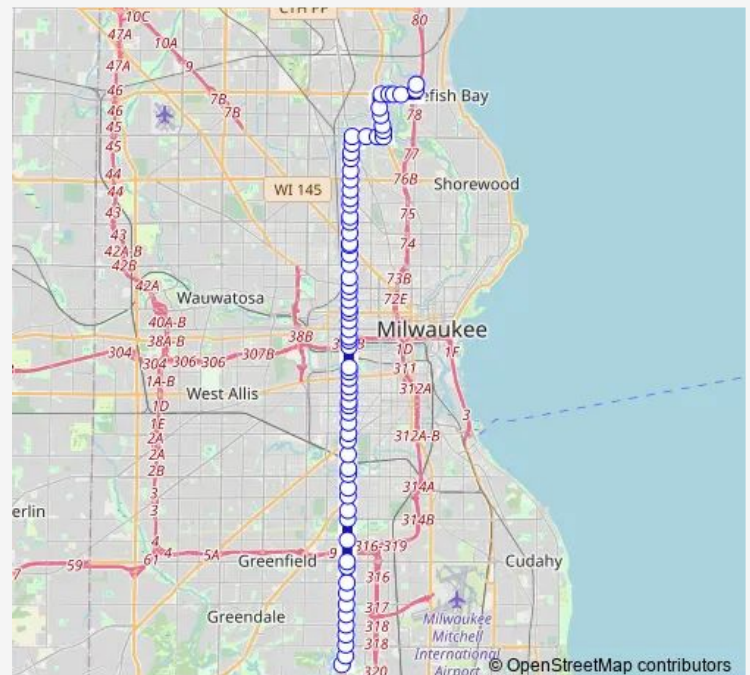

Green BAY & Villard

Green BAY & Fairmount

Green BAY & Stark

Green BAY & Hampton

Hampton & N19

Hampton & N22

Hampton & N25

Cornell & N27

N27 & Ruby

N27 & Atkinson

N27 & Hope

Route schedule

Bayshore & Glen Bay — Walmart & Lot

Monday 03:35-23:43

Tuesday 03:35-23:43

Wednesday 03:35-23:43

Thursday 03:35-23:43

Friday 03:35-23:43

Saturday 04:33-00:37⁺¹

Sunday 04:37-23:29

Route info

Direction: Bayshore & Glen Bay

Stops: 74

Trip Duration: 0 hour 59 min

N27 & Center

N27 & Wright

N27 & North

N27 & Brown

N27 & Lisbon

N27 & Galena

N27 & Vliet

N27 & Juneau