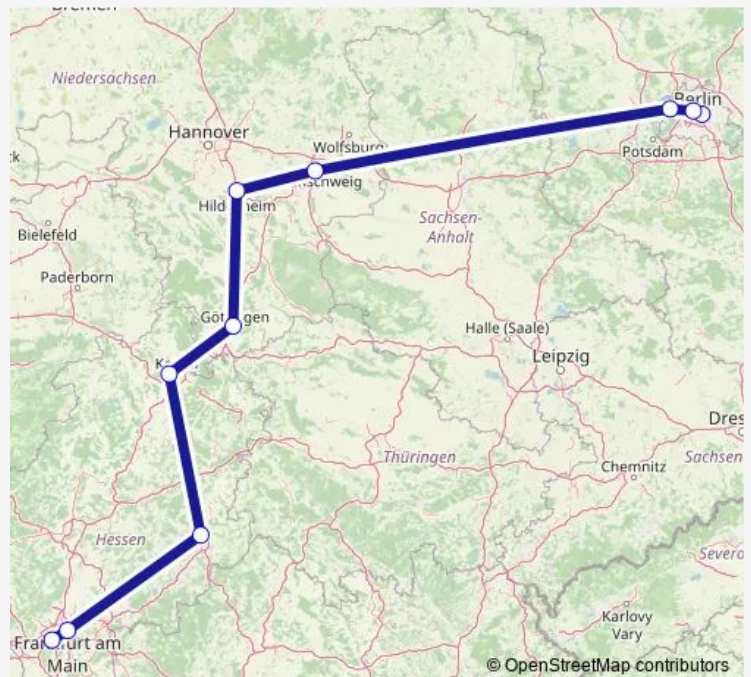

Rail ICE 1197

[Go to website](#)

Direction

undefined — undefined

0 stops

[Open route schedule](#)

Route schedule

undefined — undefined

Monday 12:45-13:22

Tuesday 13:22

Wednesday 12:45-13:22

Thursday 13:22

Friday 12:45

Saturday 12:45-13:22

Sunday 12:45-13:22

Route info

Direction:

Stops: 0

Trip Duration: – min

ICE 1197

ICE 1197 Rail time schedules and route maps are available in an offline PDF at busmaps.com. Use the busmaps.com website to see live bus times, train schedule or subway schedule, and step-by-step directions for all public transit in Berlin

The schedule is provided in the local timezone. Times with "(+1)" indicate departures on the next day.

PDF file created on 2025-01-31

2024 BusMaps.com - All Rights Reserved