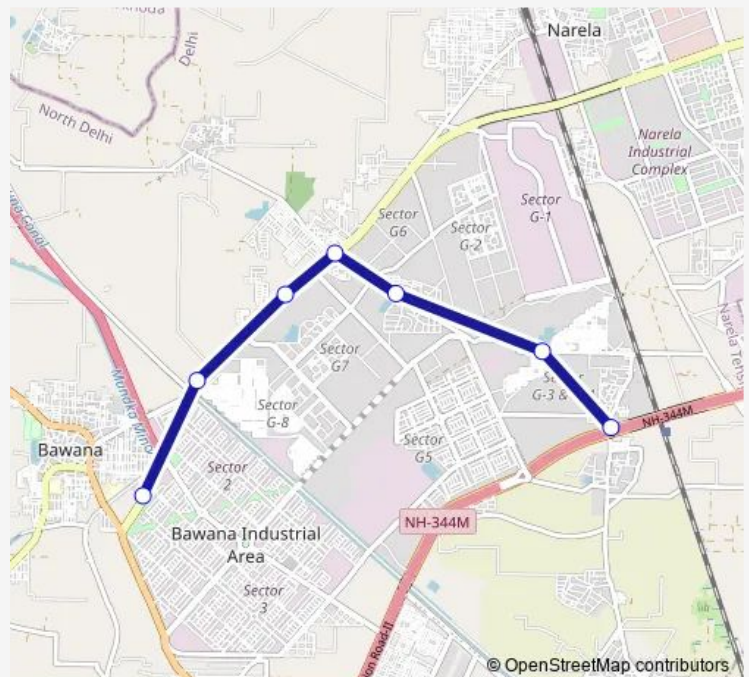

Bus 137stldown

[Go to website](#)

Direction

Bawana Sec 1 Cluster Depot — Holambi Kalan Terminal

7 stops

[Open route schedule](#)

Bawana Sec 1 Cluster Depot

JJ Colony Bawana Road

Delhi Jal Board Bawana

Sannoth Crossing / Ghoga Crossing

Sannoth Village

Holambi Kalan JJ Colony

Holambi Kalan Terminal

Route schedule

Bawana Sec 1 Cluster Depot — Holambi Kalan Terminal

Monday 04:48-07:54

Tuesday 04:48-07:54

Wednesday 04:48-07:54

Thursday 04:48-07:54

Friday 04:48-07:54

Saturday 04:48-07:54

Sunday 04:48-07:54

Route info

Direction: Bawana Sec 1 Cluster Depot

Stops: 7

Trip Duration: 0 hour 29 min

137stldown

BusMaps

137stldown Bus time schedules and route maps are available in an offline PDF at busmaps.com. Use the busmaps.com website to see live bus times, train schedule or subway schedule, and step-by-step directions for all public transit in Alipur