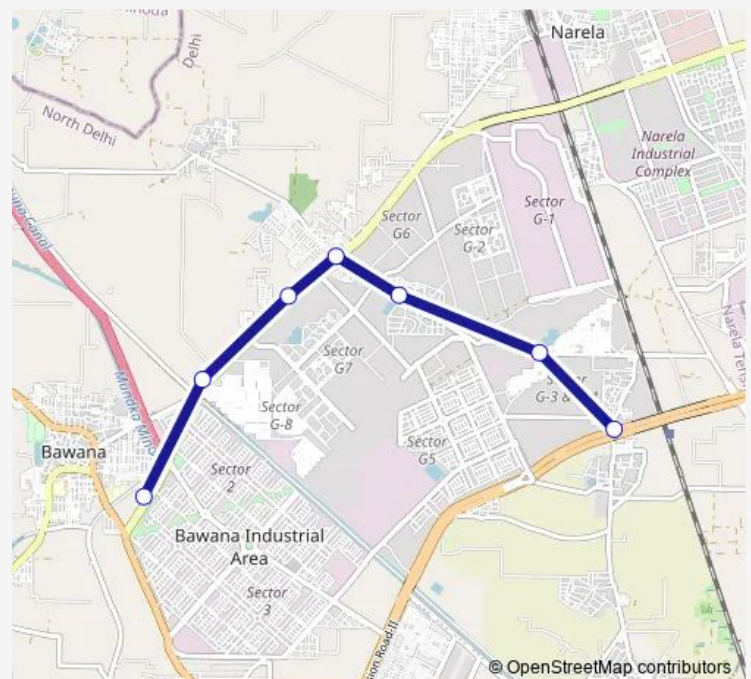

Bus 137stldown

[Go to website](#)

Direction

Bawana Sec 1 Cluster Depot — Holambi Kalan Terminal

7 stops

[Open route schedule](#)

Bawana Sec 1 Cluster Depot

Bawana JJ Colony Crpf Camp

Delhi Jal Board Bawana

Sannoth Crossing / Ghoga Crossing

Sannoth Village

Holambi Kalan JJ Colony

Holambi Kalan Terminal

Route schedule

Bawana Sec 1 Cluster Depot — Holambi Kalan Terminal

Monday 04:48-07:54

Tuesday 04:48-07:54

Wednesday 04:48-07:54

Thursday 04:48-07:54

Friday 04:48-07:54

Saturday 04:48-07:54

Sunday 04:48-07:54

Route info

Direction: Bawana Sec 1 Cluster Depot

Stops: 7

Trip Duration: 0 hour 29 min

■ 137stldown

BusMaps

137stldown Bus time schedules and route maps are available in an offline PDF at busmaps.com. Use the busmaps.com website to see live bus times, train schedule or subway schedule, and step-by-step directions for all public transit in Alipur