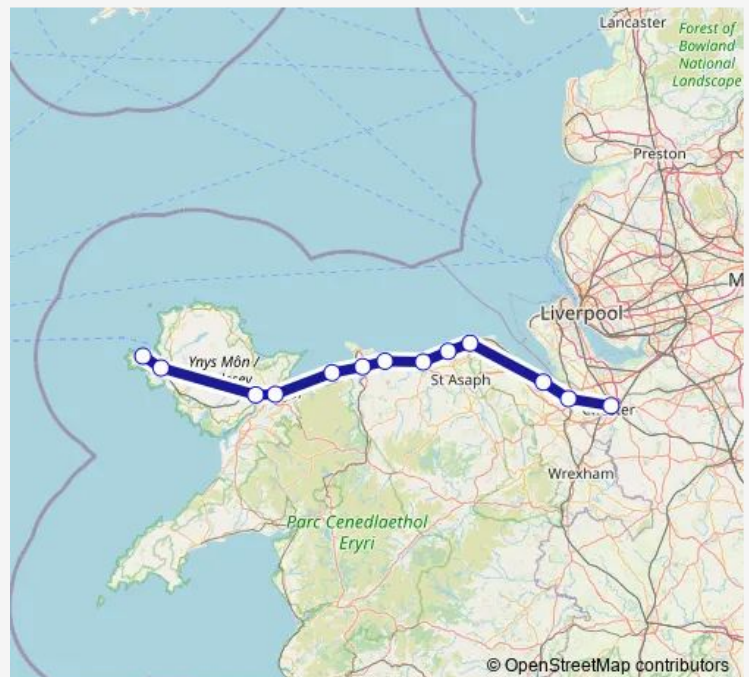

## Rail Vt:Ctr->Hhd VT train service from CTR to Hhd

[Go to website](#)

Holyhead

### Route schedule

Chester — Holyhead

Monday 20:26

Tuesday 20:26

Wednesday 20:26

Thursday 20:26

Friday 20:26

Saturday —

### Route info

Direction: Chester

Stops: 13

Trip Duration: 1 hour 30 min

■ Vt:Ctr->Hhd — VT train service from CTR to Hhd

Vt:Ctr->Hhd Rail time schedules and route maps are available in an offline PDF at [busmaps.com](https://busmaps.com). Use the [busmaps.com](https://busmaps.com) website to see live bus times, train schedule or subway schedule, and step-by-step directions for all public transit in Conwy