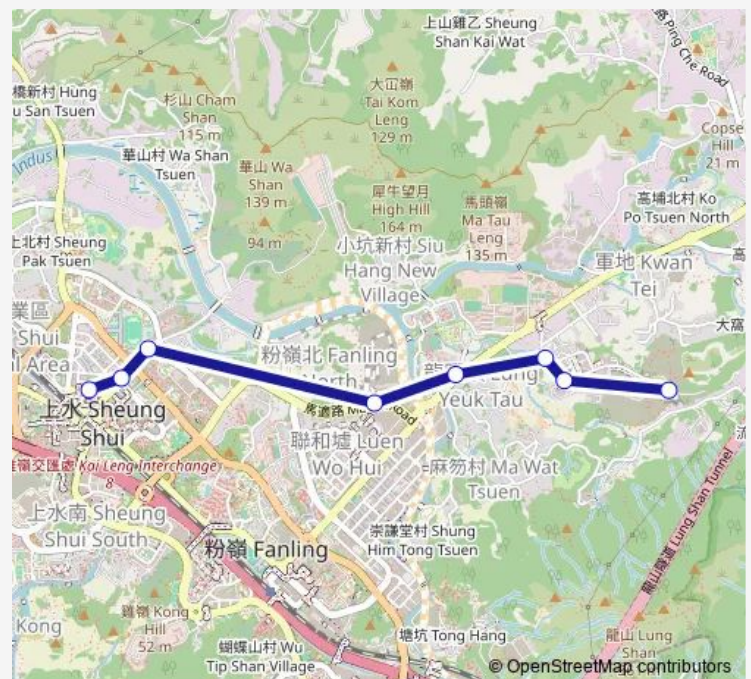

Bus 503K Queen'S Hill - Spot (Short Working Service Departure)

[Go to website](#)

Direction

QUEEN'S HILL — LUNG SUM AVENUE, NEAR SPOT

10 stops

[Open route schedule](#)

QUEEN'S HILL

OUTSIDE QUEENS HILL SHOPPING CENTRE

LUNG SUM AVENUE, OUTSIDE LUNG FUNG GARDEN

SAN WAN ROAD, NEAR SHEUNG SHUI STATION

LUNG SUM AVENUE, NEAR SPOT

Route schedule

QUEEN'S HILL — LUNG SUM AVENUE, NEAR SPOT

Monday	06:00-20:00
Tuesday	06:00-20:00
Wednesday	06:00-20:00
Thursday	06:00-20:00
Friday	06:00-20:00
Saturday	06:30-21:48
Sunday	06:30-21:48

Route info

Direction: QUEEN'S HILL

Stops: 10

Trip Duration: 0 hour 11 min

■ 503K — Queen'S Hill - Spot (Short Working Service Departure)

BusMaps

Direction

LUNG SUM AVENUE, NEAR SPOT — QUEEN'S HILL

Route info

Direction: LUNG SUM AVENUE, NEAR SPOT

Stops: 8

Trip Duration: 0 hour 11 min

503K Bus time schedules and route maps are available in an offline PDF at busmaps.com. Use the busmaps.com website to see live bus times, train schedule or subway schedule, and step-by-step directions for all public transit in Tai Po