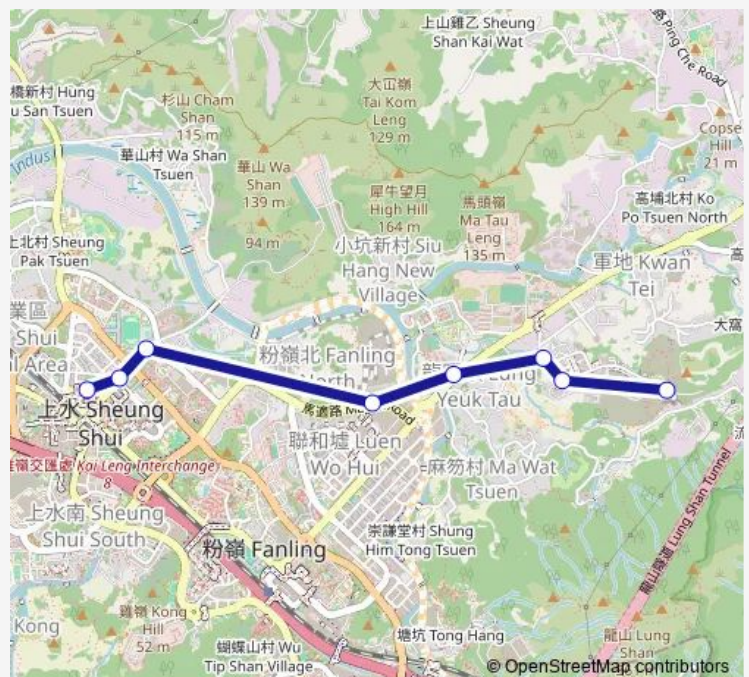

Bus 503k Queen'S Hill - Spot (Short Working Service Departure)

[Go to website](#)

Direction

Queen'S Hill — Lung SUM Avenue, Near Spot

10 stops

[Open route schedule](#)

Queen'S Hill

Outside Queens Hill Shopping Centre

Lung SUM Avenue, Outside Lung Fung Garden

SAN WAN Road, Near Sheung Shui Station

Lung SUM Avenue, Near Spot

Route schedule

Queen'S Hill — Lung SUM Avenue, Near Spot

Monday	06:00-20:00
Tuesday	06:00-20:00
Wednesday	06:00-20:00
Thursday	06:00-20:00
Friday	06:00-20:00
Saturday	06:30-21:48
Sunday	06:30-21:48

Route info

Direction: Queen'S Hill

Stops: 10

Trip Duration: 0 hour 11 min

■ 503k — Queen'S Hill - Spot (Short Working Service Departure)

BusMaps

Direction

Lung SUM Avenue, Near Spot — Queen'S Hill

Route info

Direction: Lung SUM Avenue, Near Spot

Stops: 8

Trip Duration: 0 hour 11 min

503k Bus time schedules and route maps are available in an offline PDF at busmaps.com. Use the busmaps.com website to see live bus times, train schedule or subway schedule, and step-by-step directions for all public transit in Tai Po