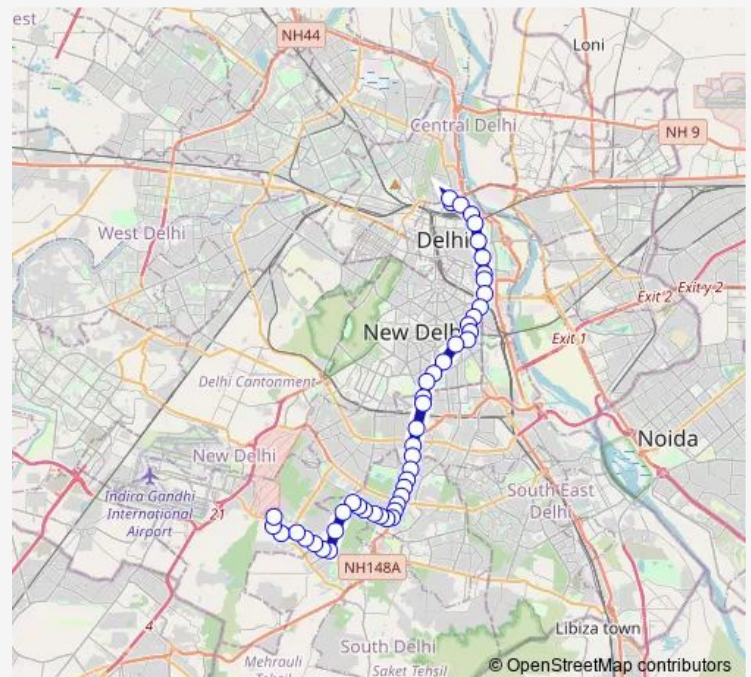

Kota House

Prithvi Raj Road Crossing

Prithvi Raj Road

Route schedule

Isbt Kashmere Gate Terminal — C 9 Vasant Kunj

Monday 18:00-21:50

Tuesday 18:00-21:50

Wednesday 18:00-21:50

Thursday 18:00-21:50

Friday 18:00-21:50

Saturday 18:00-21:50

Sunday 18:00-21:50

Route info

Direction: Isbt Kashmere Gate Terminal

Stops: 48

Trip Duration: 1 hour 38 min

Friday 07:08-21:32

Saturday 07:08-21:32

Sunday 07:08-21:32

Route info

Direction: Mori Gate Terminal

Stops: 47

Trip Duration: 1 hour 37 min

Hauz Khas