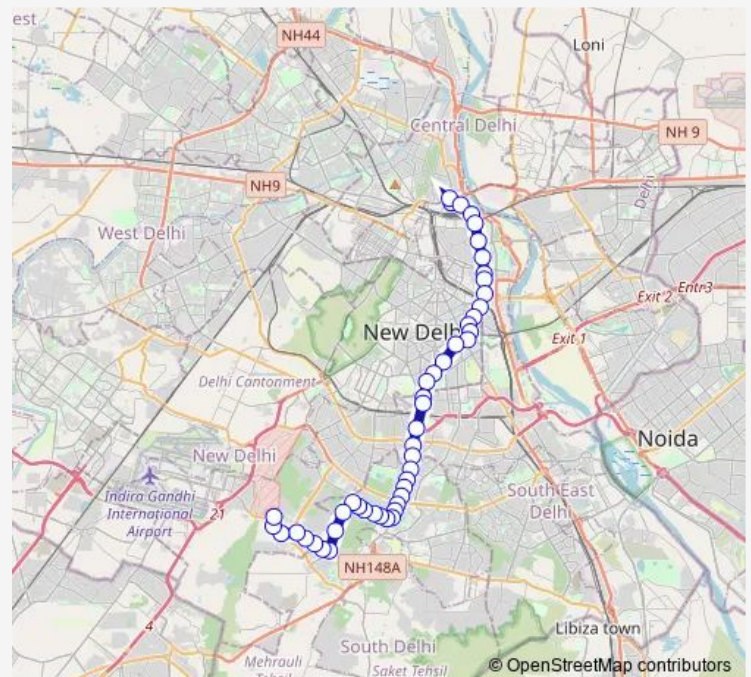

### Route schedule

Isbt Kashmere Gate Terminal — C 9 Vasant Kunj

Monday 18:00-21:50

Tuesday 18:00-21:50

Wednesday 18:00-21:50

Thursday 18:00-21:50

Friday 18:00-21:50

Saturday 18:00-21:50

### Route info

Direction: Isbt Kashmere Gate Terminal

Stops: 48

Trip Duration: 1 hour 38 min

■ 605up

BusMaps

SJ Madrasa

SJ Airport