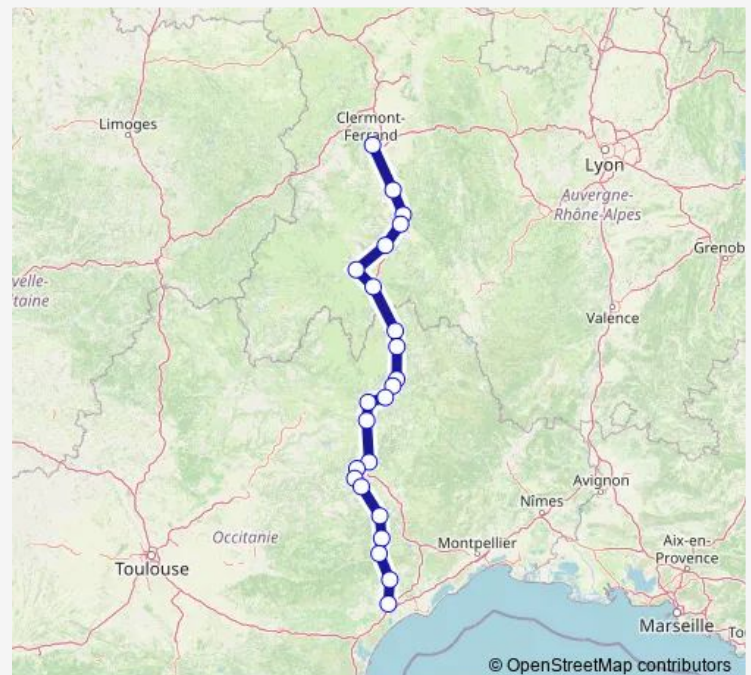

Friday 12:49-12:51

Saturday 12:49-12:51

Sunday 12:49-12:51

Route info

Direction: Clermont-Ferrand

Stops: 23

Trip Duration: 6 hour 39 min

■ IC723A

Magalas

Béziers

Direction

Clermont-Ferrand — Béziers

23 stops

[Open route schedule](#)

Clermont-Ferrand

Issoire