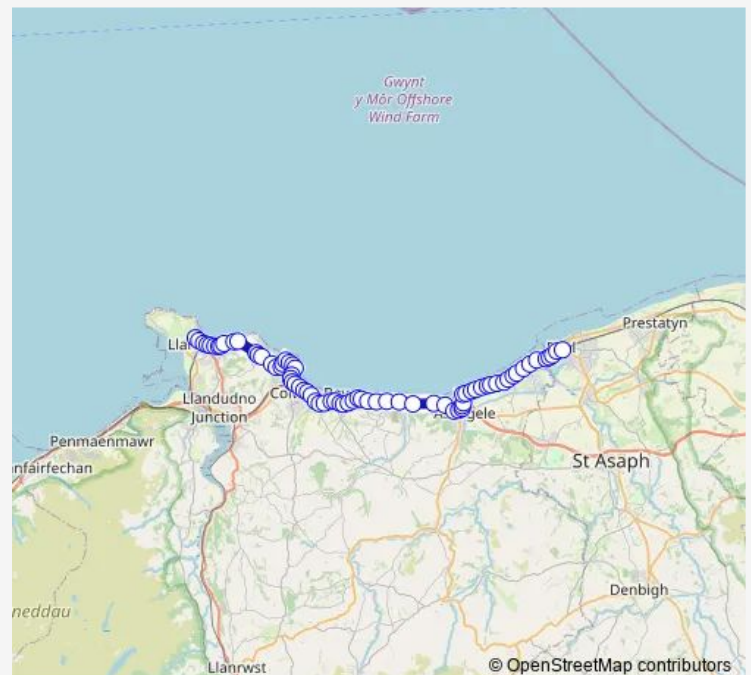

### Route schedule

Palladium Stop C — Rhyl Bus Station Stand D

Monday —

Tuesday —

Wednesday —

Thursday —

Friday —

Saturday —

### Route info

Direction: Palladium Stop C

Stops: 73

Trip Duration: 1 hour 15 min

12S

BusMaps

Cayley Arms

St George`s Road