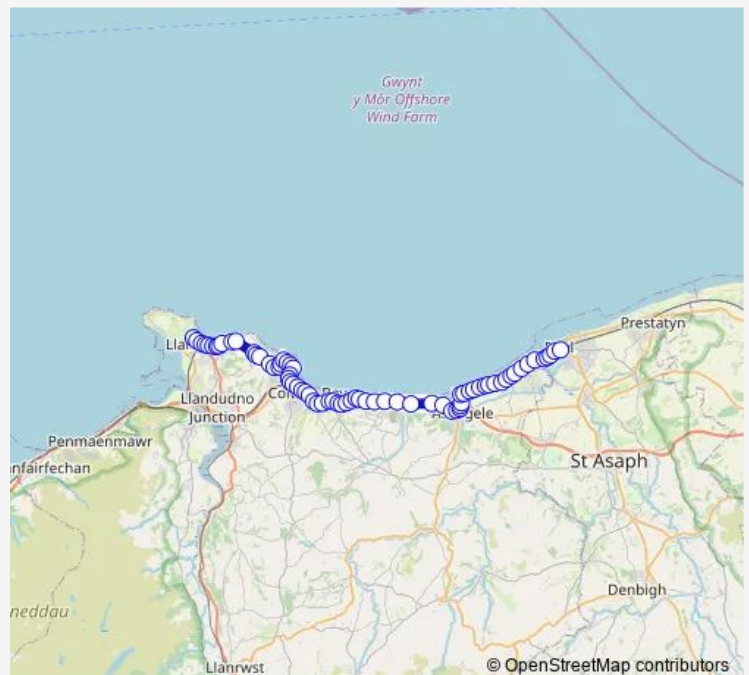

Thursday —

Friday —

Saturday —

Sunday 19:25-23:15

Route info

Direction: Palladium Stop C

Stops: 73

Trip Duration: 1 hour 15 min

12s

BusMaps

Cayley Arms

St George`s Road

Whitehall Road

Fiveways

West End

Rysseldene Surgery

Wynnstay Road

Central Hotel

Greenfield Road

Dingle Hill

Eirias Park Gates

Hesketh Road

Marine Hotel

Church Walks