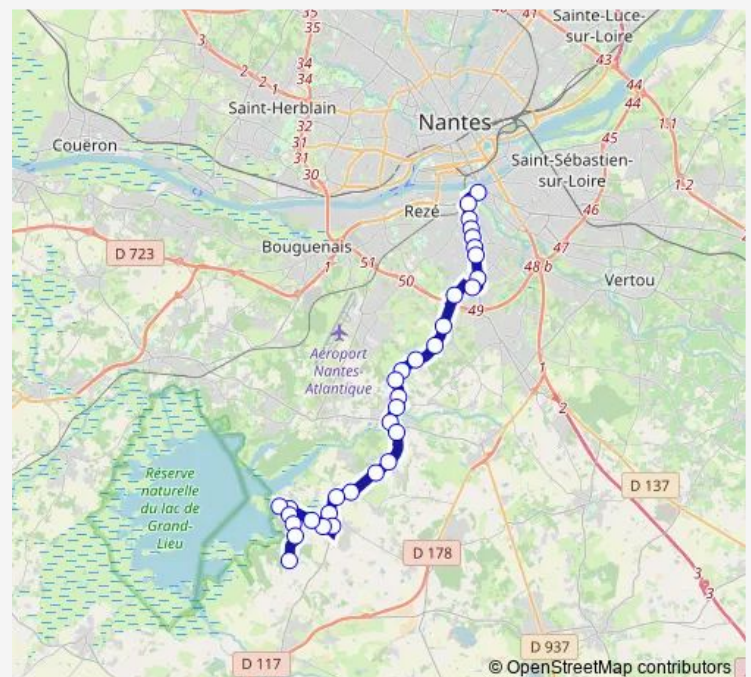

Thursday 07:03-06:50

Friday 07:03-06:50

Saturday —

Sunday —

Route info

Direction: Félix Platel

Stops: 28

Trip Duration: 1 hour 5 min