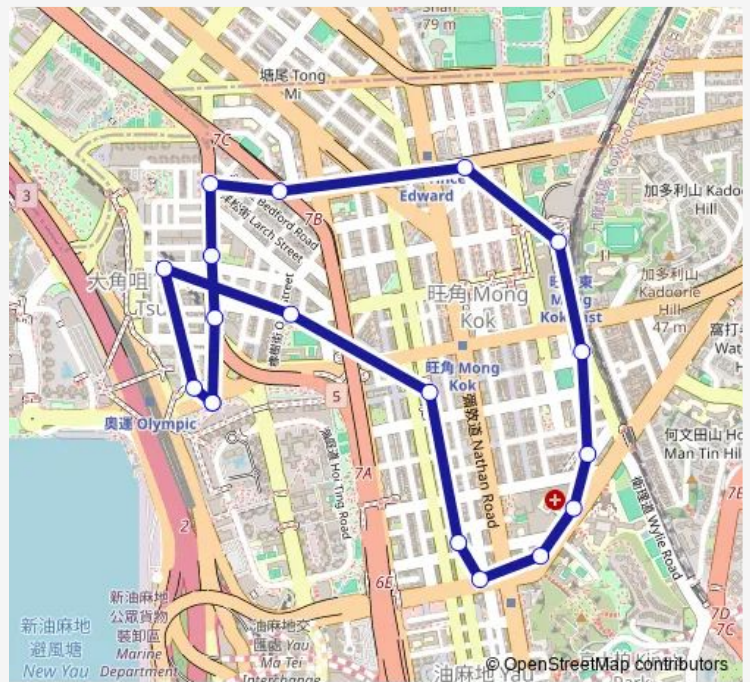

**Bus 12s TAI KOK Tsui (Cherry Street) - Mong KOK East Station (Circular) (Supplementary Service)**

[Go to website](#)

**Direction**  
 TAI KOK Tsui (Cherry Street) GMB Terminus — TAI KOK Tsui (Cherry Street) GMB Terminus

18 stops

[Open route schedule](#)

- TAI KOK Tsui (Cherry Street) GMB Terminus
- Cherry Street Outside Florient Rise Tower 1
- IVY Street, Near KOK Cheung Street
- Anchor Street Outside House NO. 8
- Shanghai Street, Outside Langham Place
- Shanghai Street Outside House NO. 388
- Waterloo Road Near Portland Street
- Waterloo Road, Near Ymca|Waterloo Road Outside THE Cityview
- Waterloo Road Outside Kwong WAH Hospital|Waterloo Road, Near Kwong WAH Hospital East Wing Main Building
- Kwong WAH Street Near YIN Chong Street
- YIM PO Fong Street Outside House NO. 12|Yim PO Fong Street, Near Lisa House
- Mongkok East Station|Mongkok East Station
- Prince Edward Road West Outside House NO. 171|Prince Edward Road West, Near Bijou Court|Prince Edward Road West, Outside Bijou Court
- Tung Chau Street|Tung Chau Street, Near Tung Chau Street Substation|Tung Chau Street, Outside Cheong Hing Building
- TAI KOK Tsui Road Near Kowloon Funeral Parlour
- TAI KOK Tsui Road Outside IVY Street Rest Garden
- TAI KOK Tsui Road Outside House NO. 38

Route schedule  
 TAI KOK Tsui (Cherry Street) GMB Terminus — TAI KOK Tsui (Cherry Street) GMB Terminus

Monday	06:30-20:00
Tuesday	06:30-20:00
Wednesday	06:30-20:00
Thursday	06:30-20:00
Friday	06:30-20:00
Saturday	06:30-20:00
Sunday	06:30-20:00

Route info  
 Direction: TAI KOK Tsui (Cherry Street) GMB Terminus  
 Stops: 18  
 Trip Duration: 0 hour 25 min

■ 12s — TAI KOK Tsui (Cherry Street) - Mong KOK East Station (Circular) (Supplementary Service) **BusMaps**