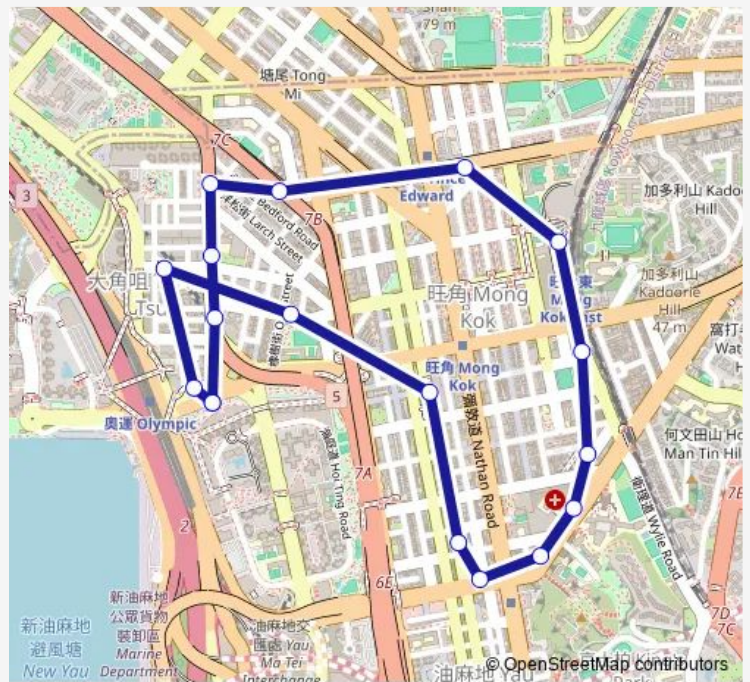

Bus 12S TAI KOK Tsui (Cherry Street) - Mong KOK East Station (Circular) (Supplementary Service)

[Go to website](#)

Direction
 TAI KOK Tsui (Cherry Street) GMB Terminus — TAI KOK Tsui (Cherry Street) GMB Terminus

18 stops

[Open route schedule](#)

- TAI KOK Tsui (Cherry Street) GMB Terminus
- CHERRY STREET OUTSIDE FLORIENT RISE TOWER 1
- IVY Street, Near KOK Cheung Street
- Anchor Street Outside House NO. 8
- Shanghai Street Outside House NO. 566
- Shanghai Street Outside House NO. 388
- Waterloo Road Outside House NO. 5a
- WATERLOO ROAD, NEAR YMCA|WATERLOO ROAD OUTSIDE THE CITYVIEW
- Waterloo Road Outside Kwong WAH Hospital|Waterloo Road, Near Kwong WAH Hospital East Wing Main Building
- KWONG WAH STREET NEAR YIN CHONG STREET
- YIM PO Fong Street Outside House NO. 12|Yim PO Fong Street, Near Lisa House
- Mongkok East Station|Mongkok East Station
- Prince Edward Road West Outside House NO. 171|Prince Edward Road West, Near Bijou Court|Prince Edward Road West, Outside Bijou Court
- Tung Chau Street|Tung Chau Street, Near Tung Chau Street Substation|Tung Chau Street, Outside Cheong Hing Building
- TAI KOK TSUI ROAD NEAR KOWLOON FUNERAL PARLOUR
- TAI KOK Tsui Road Outside IVY Street Rest Garden
- TAI KOK Tsui Road Outside House NO. 38

Route schedule

TAI KOK Tsui (Cherry Street) GMB Terminus — TAI KOK Tsui (Cherry Street) GMB Terminus

Monday	06:30-20:00
Tuesday	06:30-20:00
Wednesday	06:30-20:00
Thursday	06:30-20:00
Friday	06:30-20:00
Saturday	06:30-20:00
Sunday	06:30-20:00

Route info

Direction: TAI KOK Tsui (Cherry Street) GMB Terminus

Stops: 18

Trip Duration: 0 hour 25 min

12S — TAI KOK Tsui (Cherry Street) - Mong KOK East Station (Circular) (Supplementary Service) **BusMaps**