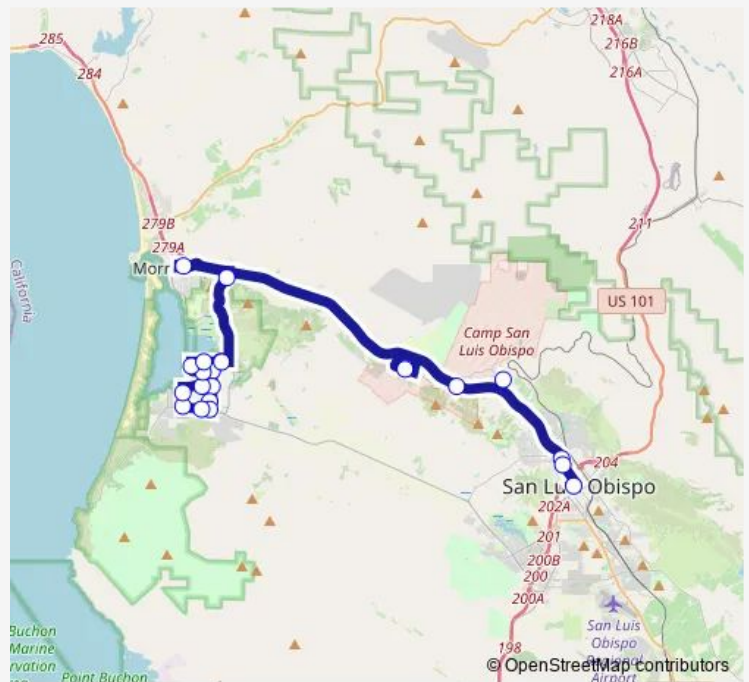

Direction

Santa Ysabel & 15th — Government Center

19 stops

[Open route schedule](#)

- Santa Ysabel & 15th
- 11th & El Morro
- 11th & Ramona
- 10th & Santa Ynez
- 10th & Los Osos Valley
- Los Osos Valley Rd & Palisades
- Los Osos Valley Rd & Pine
- Pine & Loma
- Ramona & 7th
- 7th & El Morro
- 2nd & Santa Maria
- Santa Ysabel & 7th
- Santa Ysabel & 15th
- South Bay & Quintana
- Morro Bay Park
- Achievement House
- Cuesta College
- Santa Rosa & Foothill
- Government Center

Route schedule

Santa Ysabel & 15th — Government Center

Monday	14:07
Tuesday	14:07
Wednesday	14:07
Thursday	14:07
Friday	14:07
Saturday	—
Sunday	—

Route info

Direction: Santa Ysabel & 15th

Stops: 19

Trip Duration: 1 hour 6 min

12S — RTA - Los Osos / Morro Bay / San Luis Obispo

Direction

Santa Ysabel & 15th — Government Center

21 stops

[Open route schedule](#)

Santa Ysabel & 15th

11th & El Morro

11th & Ramona

Friday 06:10

Saturday —

Sunday —

Route info

Direction: Santa Ysabel & 15th

Stops: 21

Trip Duration: 1 hour 2 min

Direction