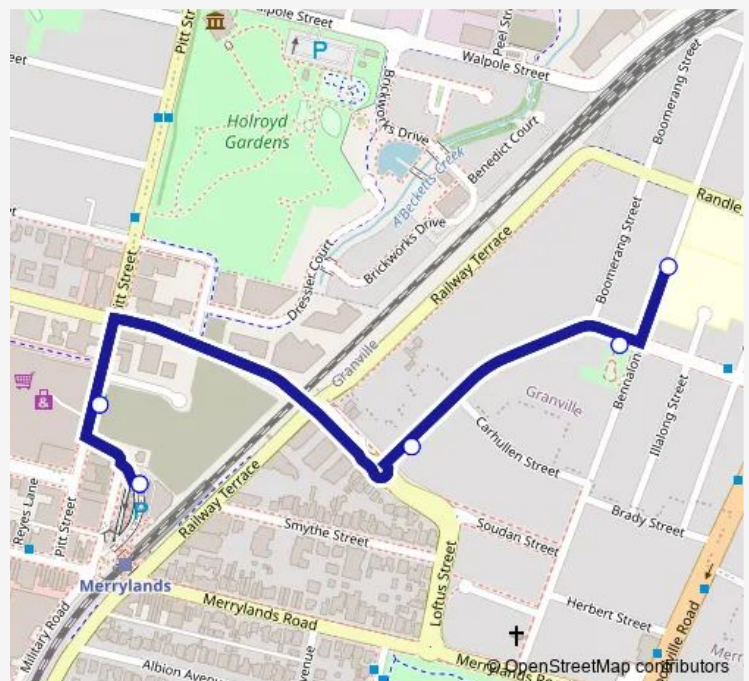

School Bus S425 Delany College to Merrylands

[Go to website](#)

Direction

Delany College, Bennalong St — Merrylands Interchange, Terminal PI - Stand 3

5 stops

[Open route schedule](#)

Delany College, Bennalong St

Missionary Sisters Of Mary Queen, William St

William St Before Mombri St

Pitt St Opp Stockland Merrylands

Merrylands Interchange, Terminal PI - Stand 3

Route schedule

Delany College, Bennalong St — Merrylands Interchange, Terminal PI - Stand 3

Monday	15:10
Tuesday	15:10
Wednesday	15:10
Thursday	15:10
Friday	15:10
Saturday	—
Sunday	—

Route info

Direction: Delany College, Bennalong St

Stops: 5

Trip Duration: 0 hour 5 min

S425 — Delany College to Merrylands