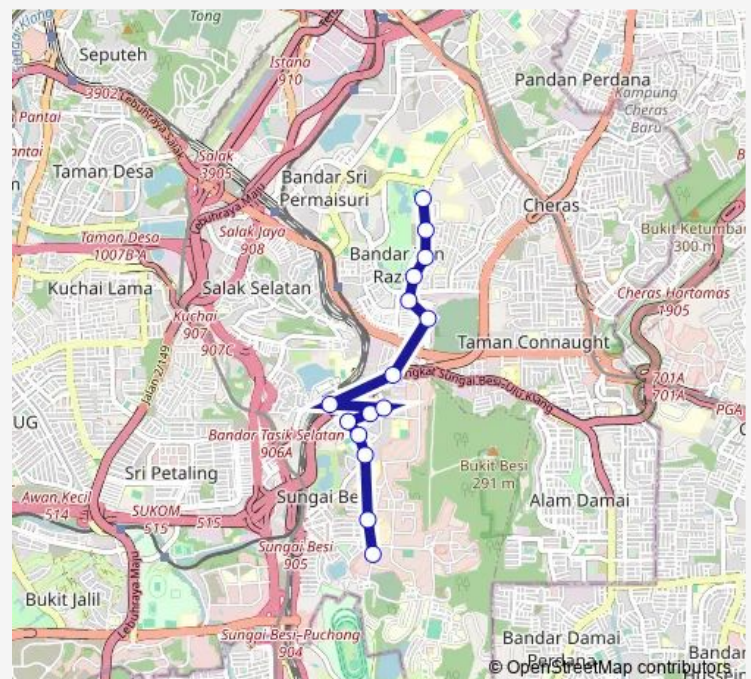

Saturday 06:00

Sunday 06:00

Route info

Direction: Hukm, Jalan Yaacob Latiff

Stops: 26

Trip Duration: 17 hour 0 min

T424 — Desa Tasik

Sekolah Agama